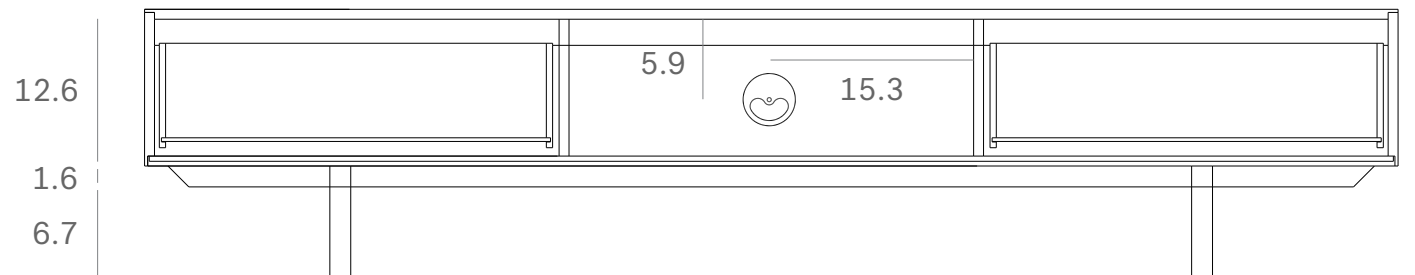

*Ethnicraft*

10074 - Teak Mosaic TV cupboard - 1 flip-down door/2 drawers - Dimensions (inches)

*Ethnicraft*

10075 - Teak Mosaic TV cupboard - 1 flip-down door/1 drawer - Dimensions (cm)

*Ethnicraft*

10075 - Teak Mosaic TV cupboard - 1 flip-down door/1 drawer - Dimensions (inches)