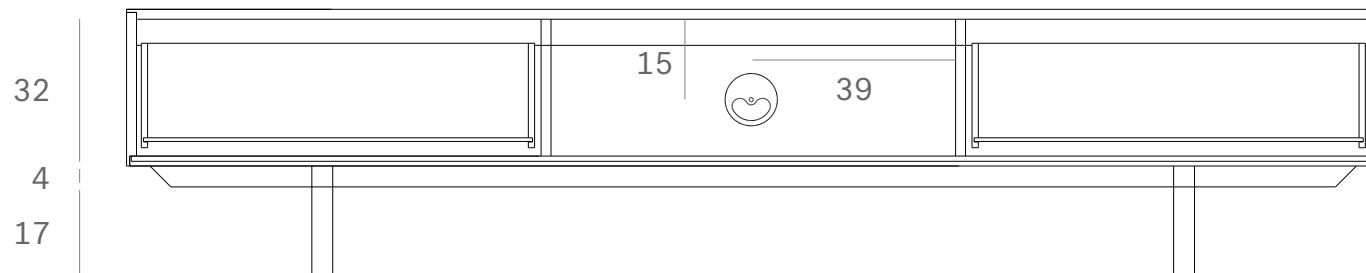

*Ethnicraft*

10074 - Teak Mosaic TV cupboard - 1 flip-down door/2 drawers - Dimensions (inches)

*Ethnicraft*

10075 - Teak Mosaic TV cupboard - 1 flip-down door/1 drawer - Dimensions (cm)

*Ethnicraft*

10075 - Teak Mosaic TV cupboard - 1 flip-down door/1 drawer - Dimensions (inches)