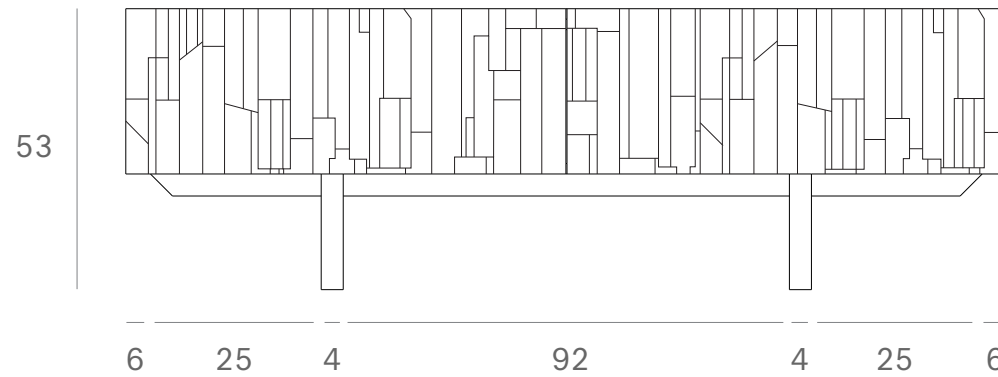

Ethnicraft

10074 - Teak Mosaic TV cupboard - 1 flip-down door/2 drawers - Dimensions (cm)

242

80

80

80

6

31

4

160

4

31

6

3

37

5

*Ethnicraft*

10074 - Teak Mosaic TV cupboard - 1 flip-down door/2 drawers - Dimensions (inches)

*Ethnicraft*

10075 - Teak Mosaic TV cupboard - 1 flip-down door/1 drawer - Dimensions (cm)

*Ethnicraft*

10075 - Teak Mosaic TV cupboard - 1 flip-down door/1 drawer - Dimensions (inches)