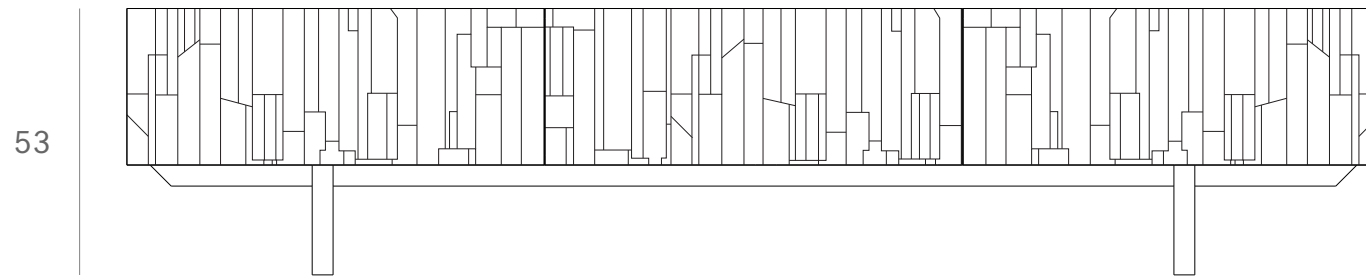

Ethnicraft

10074 - Teak Mosaic TV cupboard - 1 flip-down door/2 drawers - Dimensions (cm)

242

80

80

80

6

31

*Ethnicraft*

10074 - Teak Mosaic TV cupboard - 1 flip-down door/2 drawers - Dimensions (inches)

*Ethnicraft*

10075 - Teak Mosaic TV cupboard - 1 flip-down door/1 drawer - Dimensions (cm)

*Ethnicraft*

10075 - Teak Mosaic TV cupboard - 1 flip-down door/1 drawer - Dimensions (inches)