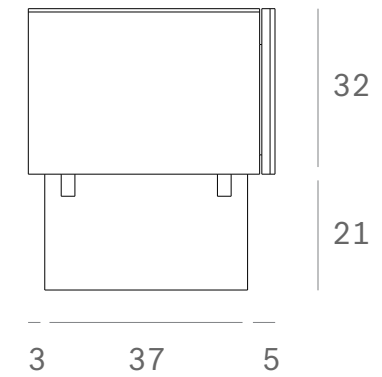

Ethnicraft

10074 - Teak Mosaic TV cupboard - 1 flip-down door/2 drawers - Dimensions (cm)

242

80

80

80

6

31

4

160

4

31

6

3

37

5

*Ethnicraft*

10074 - Teak Mosaic TV cupboard - 1 flip-down door/2 drawers - Dimensions (inches)

*Ethnicraft*

10075 - Teak Mosaic TV cupboard - 1 flip-down door/1 drawer - Dimensions (cm)

*Ethnicraft*

10075 - Teak Mosaic TV cupboard - 1 flip-down door/1 drawer - Dimensions (inches)