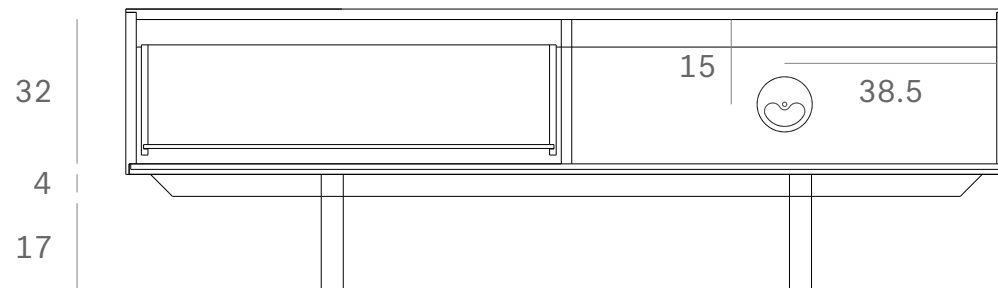

Ethnicraft

10074 - Teak Mosaic TV cupboard - 1 flip-down door/2 drawers - Dimensions (cm)

242

80

80

80

6

31

*Ethnicraft*

10074 - Teak Mosaic TV cupboard - 1 flip-down door/2 drawers - Dimensions (inches)

*Ethnicraft*

10075 - Teak Mosaic TV cupboard - 1 flip-down door/1 drawer - Dimensions (cm)

*Ethnicraft*

10075 - Teak Mosaic TV cupboard - 1 flip-down door/1 drawer - Dimensions (inches)