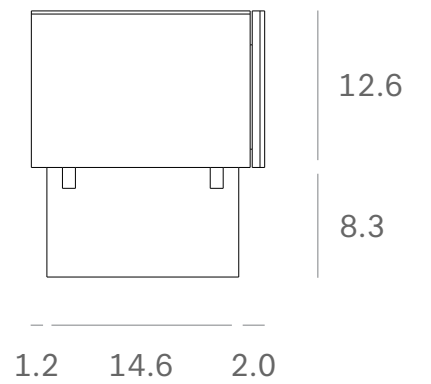

Ethnicraft

10074 - Teak Mosaic TV cupboard - 1 flip-down door/2 drawers - Dimensions (cm)

242

80

80

80

6

31

4

160

4

31

6

3

37

5

*Ethnicraft*

10074 - Teak Mosaic TV cupboard - 1 flip-down door/2 drawers - Dimensions (inches)

*Ethnicraft*

10075 - Teak Mosaic TV cupboard - 1 flip-down door/1 drawer - Dimensions (cm)

*Ethnicraft*

10075 - Teak Mosaic TV cupboard - 1 flip-down door/1 drawer - Dimensions (inches)