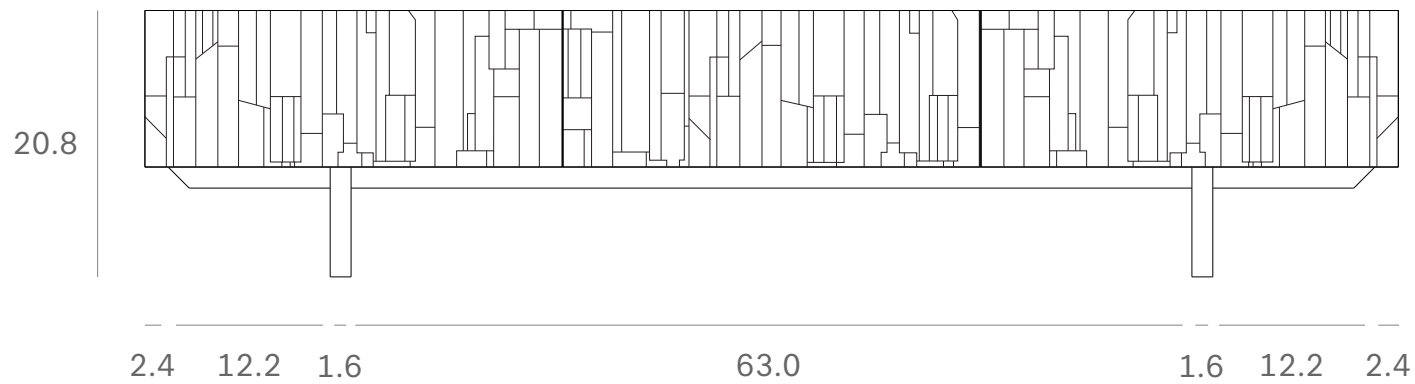

4

160

4

31

6

3

37

5

*Ethnicraft*

10074 - Teak Mosaic TV cupboard - 1 flip-down door/2 drawers - Dimensions (inches)

*Ethnicraft*

10075 - Teak Mosaic TV cupboard - 1 flip-down door/1 drawer - Dimensions (cm)

*Ethnicraft*

10075 - Teak Mosaic TV cupboard - 1 flip-down door/1 drawer - Dimensions (inches)