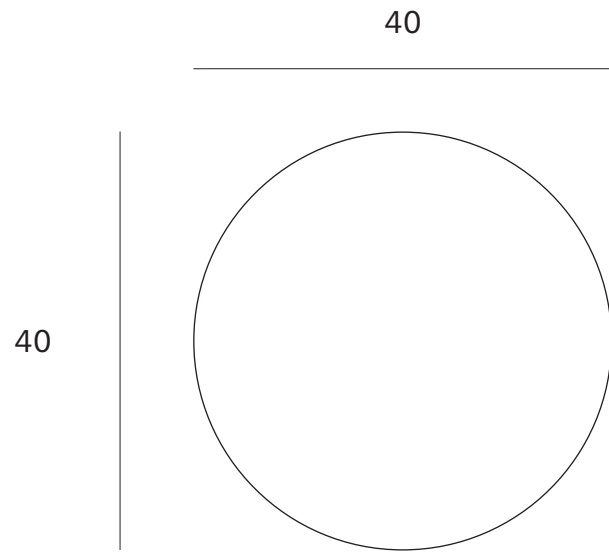

Elements side table - mushroom shape - Dimensions (cm)

Elements side table - mushroom shape - Dimensions (inch)

Elements side table - round - Dimensions (cm)

Elements side table - round - Dimensions (inch)