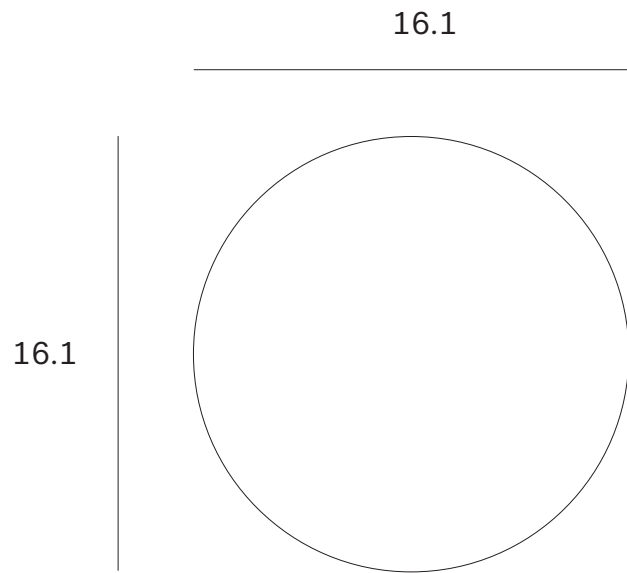

Elements side table - mushroom shape - Dimensions (cm)

Elements side table - mushroom shape - Dimensions (inch)

Elements side table - round - Dimensions (cm)

Elements side table - round - Dimensions (inch)