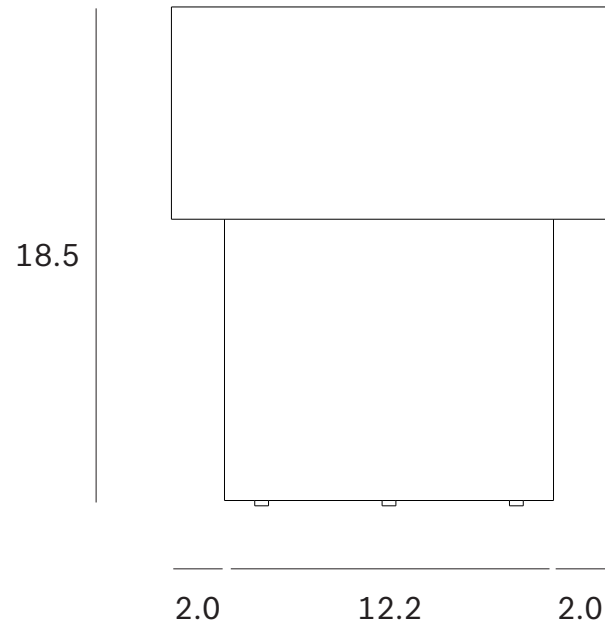

Elements side table - mushroom shape - Dimensions (cm)

Elements side table - mushroom shape - Dimensions (inch)

Elements side table - round - Dimensions (cm)

Elements side table - round - Dimensions (inch)