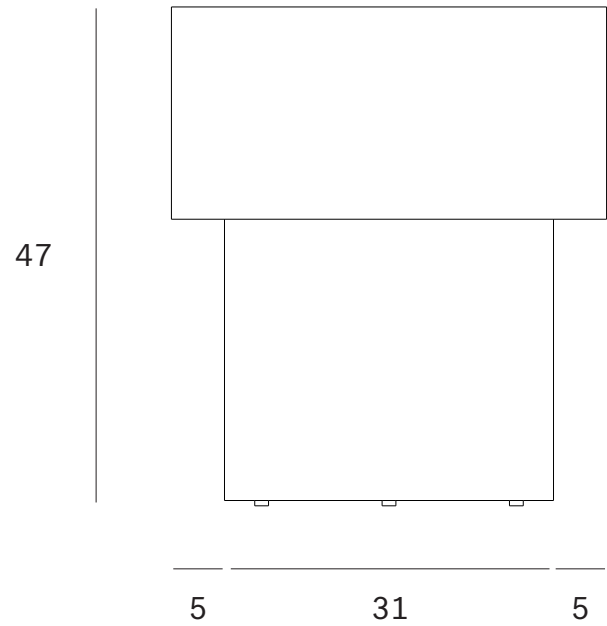

Elements side table - mushroom shape - Dimensions (cm)

Elements side table - mushroom shape - Dimensions (inch)

Elements side table - round - Dimensions (cm)

Elements side table - round - Dimensions (inch)