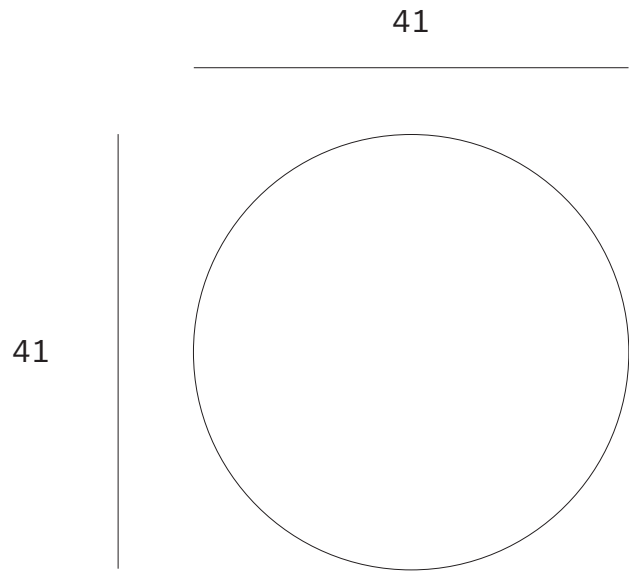

Elements side table - mushroom shape - Dimensions (cm)

Elements side table - mushroom shape - Dimensions (inch)

Elements side table - round - Dimensions (cm)

Elements side table - round - Dimensions (inch)