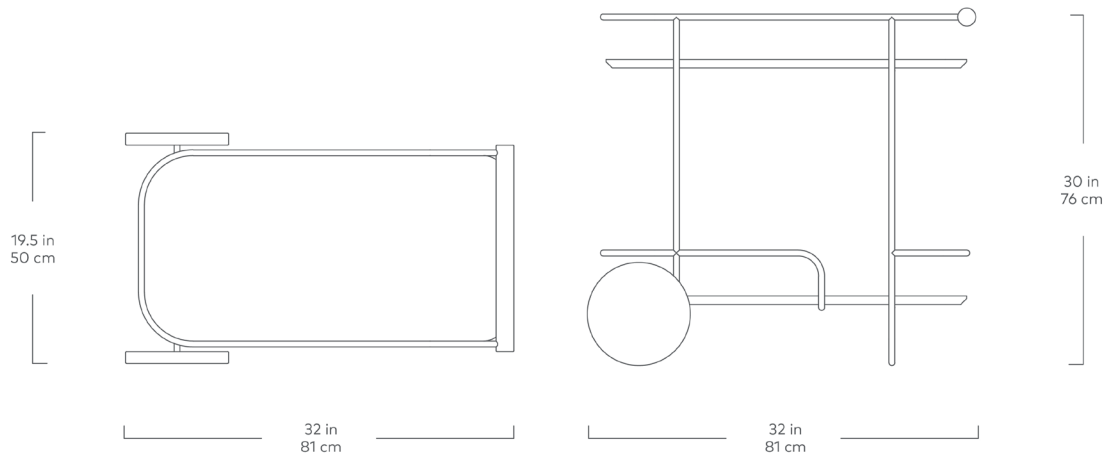

Arcade Bar Cart

- For strength and stability, shelves and wheels are a plywood core with real wood veneer.
- Two functional wheels for efficient mobility.
- Solid Ash bar cart handle is 100% FSC®-Certified in support of responsible forest management (FSC® 092551).
- Powder-coated curved frame is bench-made from solid, round steel.
- Plastic bumpers on metal portion of base to prevent floor damage.