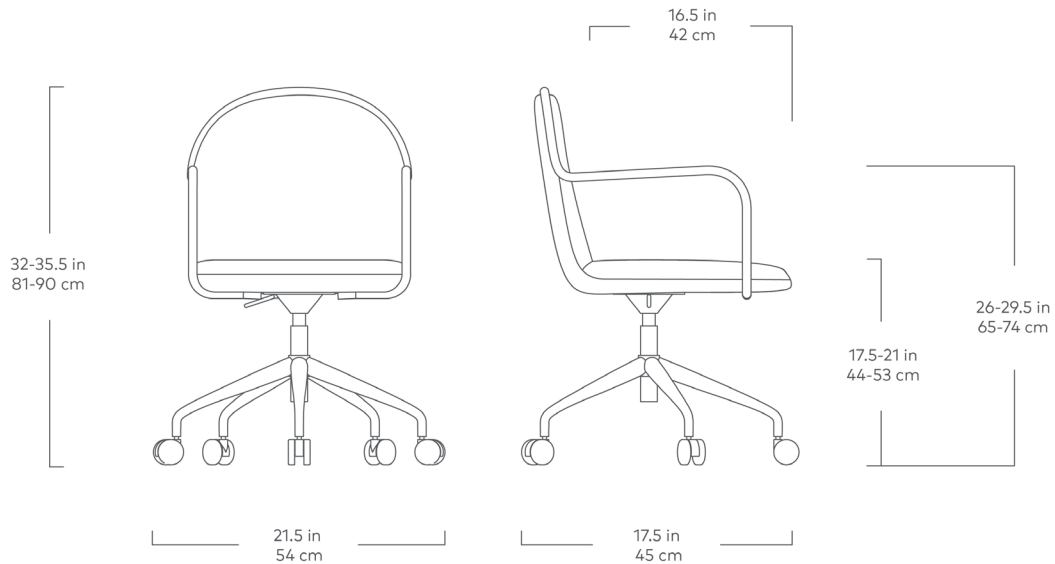

Draft Task Chair

Lariat
Savannah

Lariat
Aberdeen

At your home office or corporate HQ, the Draft Task Chair is a minimalist marvel with style and functionality at its core. Covered in a soft-touch suede-like fabric, the molded seat and back piece creates a seamless look that maximizes comfort for all-day use. Black metal tubing traces a continuous line from arms to back and coordinates with the durably engineered, yet lightweight steel base. And if that's not enough, this do-it-all chair offers height adjustability, a tiltable back, and a smooth 360-degree swivel rotation to glide you through the busiest of work weeks with ease.

Draft Task Chair

- Height-adjustable via a smooth, gas lift mechanism.
- 360 degree smooth swivel rotation.
- Adjustable, tiltable back for custom comfort.
- 5-star, powder-coated steel base with smooth castors.
- Fully upholstered seat and back.
- Manufactured to meet California TB117-2013 fire safety standards without the use of flame retardant additives in the upholstery foam.
- All fabric is California TB117-2013 certified and double rub tested.
- Passed and complies with the requirements of ANSI/BIFMA X5.1 2017
- Assembles easily with provided hardware.