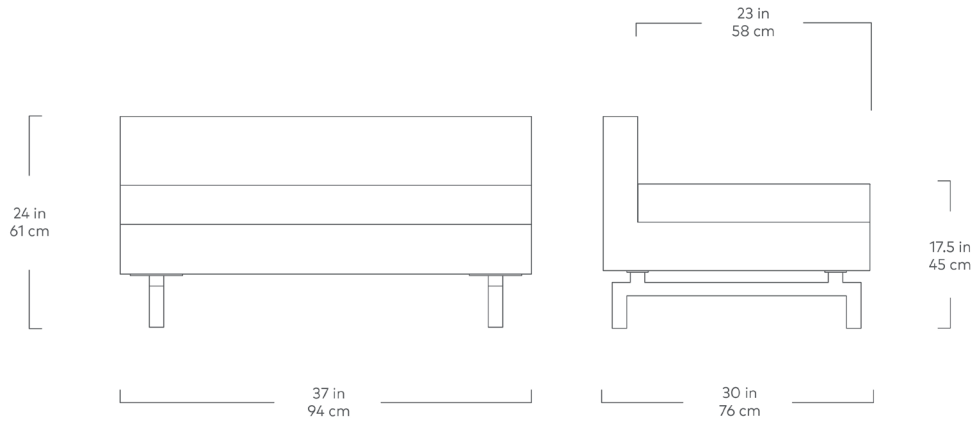

Jane 2 Lounge

- Add the Jane 2 to the Jane 2 Sofa to create the Jane 2 LOFT Bi-Sectional.
- Seat and back cushions are button tufted and have piped edge detailing.
- Reversible seat and back cushions are crafted with high resilience polyurethane foam covered in a Dacron wrap.
- Inset solid Ash wood base with walnut or natural finish features non-marking feet.
- Inner frame is 100% kiln-dried FSC®-Certified hardwood, (FSC® 092551).
- All joints have been stress tested.
- 9-gauge No-Sag, sinuous spring suspension system.
- Manufactured to meet California TB117-2013 fire safety standards without the use of flame retardant additives in the upholstery foam.
- All fabric is California TB117-2013 certified and double rub tested.