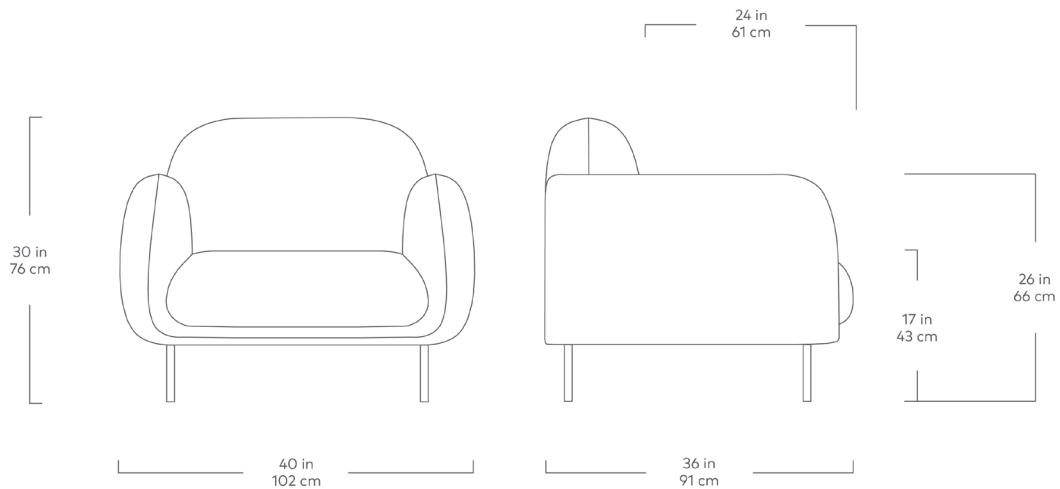

Nord Chair

- Tight back, seat and arms.
- Created with high resiliency polyurethane foam.
- Kiln-dried wood frame with elastic webbing suspension system.
- Black powder-coated steel tubular legs.
- Leveller feet to protect hardwood floors.
- All joints have been stress tested.
- 9 gauge No-Sag, injection-molded sinuous spring clip system.
- All joints have been stress tested.
- All fabric is California TB117-2013 certified and double rub tested.
- Manufactured to meet California TB117-2013 fire safety standards without the use of flame retardant additives in the upholstery foam.