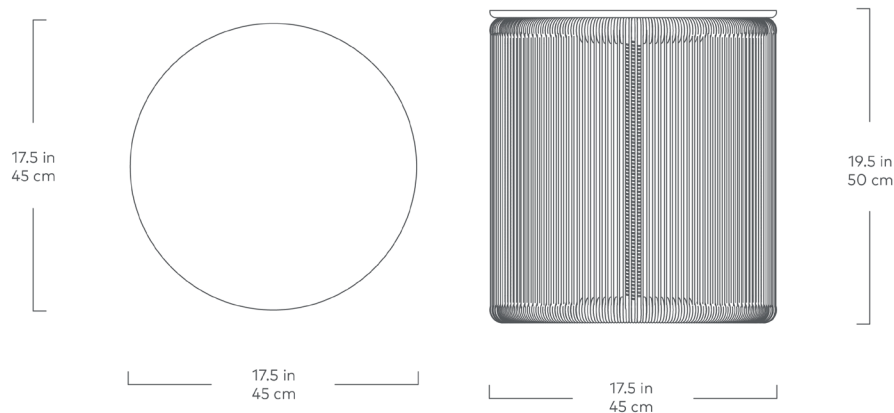

# Palma End Table

White  
Oak

An exploration of materials and craftsmanship, our Palma Tables combine a coastal-modern ethos with Scandinavian aesthetics. These contemporary accents have a perimeter wrapped expertly with Danish cord, an old-world technique that was embraced enthusiastically by Mid-century designers for its sustainability, durability and warm texture. The cord, derived from natural wood fiber, is woven continuously to create a dynamic visual rhythm that feels simultaneously solid and airy. Palma's top is crafted with solid American Oak details, finished by hand with a beautiful matte stain. Available as a coffee table and end table, which can be arranged separately or together as a sculptural set.

# Palma End Table

- Sustainable Danish cord is wrapped around a durable, powder-coated metal frame.
- Tabletop is constructed with engineered wood core for strength and stability, surface-faced with thick, real wood veneer.
- Solid wood details on the underside of the tabletop allow for a rounded edge profile.
- Tables are finished with Rubio® Monocoat - a durable, matte, oil-based protector designed to highlight the beauty of natural wood.
- Wood finish is certified 0% VOC and is an all-natural, environmentally friendly product.
- Surface can be revitalized as desired. Visit Rubio® Monocoat website for more information.
- Non-marking leveler feet can be adjusted for stability on uneven floor surfaces.
- It is normal for solid wood to expand and shrink as a result of variations in environmental humidity. A consistent humidity level of approximately 50% is recommended to prevent cracks and surface splits.
- Wood is a natural material, with variations in grain pattern and colour that make each design unique.