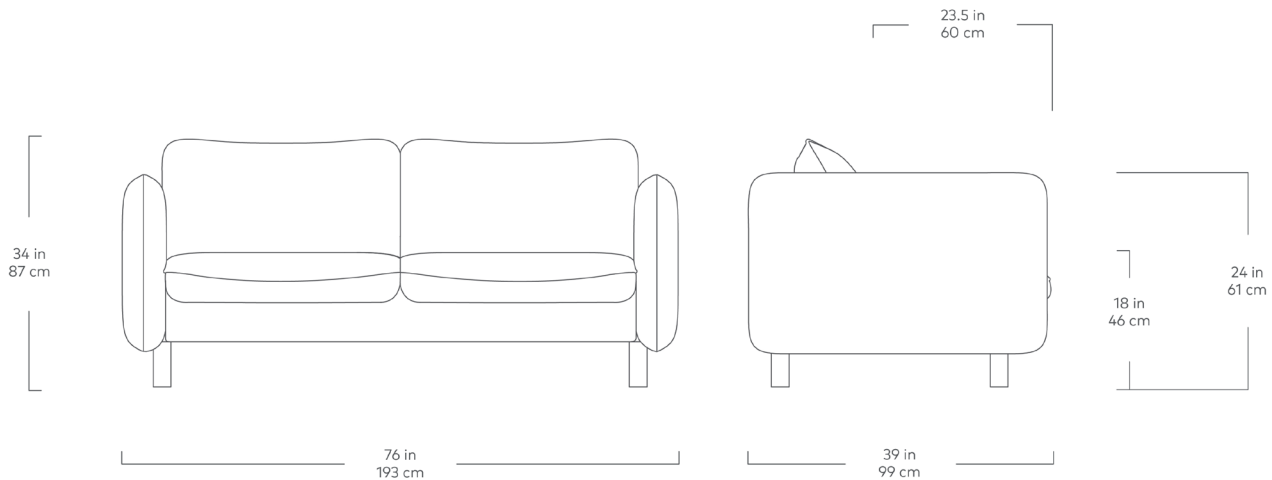

Rialto Sofabed

Dawson
Moon

Dawson
Rose

Stria
Haze

Stria
Sand

Because finding an attractive modern sofa bed should be easy. With sophisticated details including rounded cushions with knife-edge seams and solid ash legs, you'd never know the Rialto was actually the world's dreamiest sofa bed. An innovative and durable steel mechanism easily unfolds to reveal a comfy, memory foam mattress while the integrated back and seat cushions are tucked out of view – making bedtime a cinch. During the day, feather and fiber wrapped foam back cushions deliver unrivaled comfort.

Rialto Sofabed

- Small-scale sofabed is perfect for condos, apartments and compact spaces.
- Recommended for occasional use only.
- Back and arms are removable, allowing it to fit through tight areas.
- Features knife edged French seams on all upholstered panels and cushions.
- Back cushions are high resiliency polyurethane foam wrapped with a sterilized feather and poly envelope.
- Seat cushions are high resiliency polyurethane foam with Dacron layered on top.
- For a hassle-free transition from sofa to bed the seat and back cushions are integrated into the opened mattress system and do not require removal.
- A full size sheet set is recommended for the memory foam mattress. Mattress size is 55" x 75".
- Mattress suspension system uses a reinforced steel frame with bent plywood slats and supportive straps for durability and comfort.
- Max weight for Sofabed system is: 550 lbs.
- Professional assembly required.
- Solid ash dowel legs.
- Felt pads on legs to prevent damage to floors.
- Manufactured to meet California TB117-2013 and U.S. CPSC fire safety standards without the use of flame retardant additives in the upholstery foam.