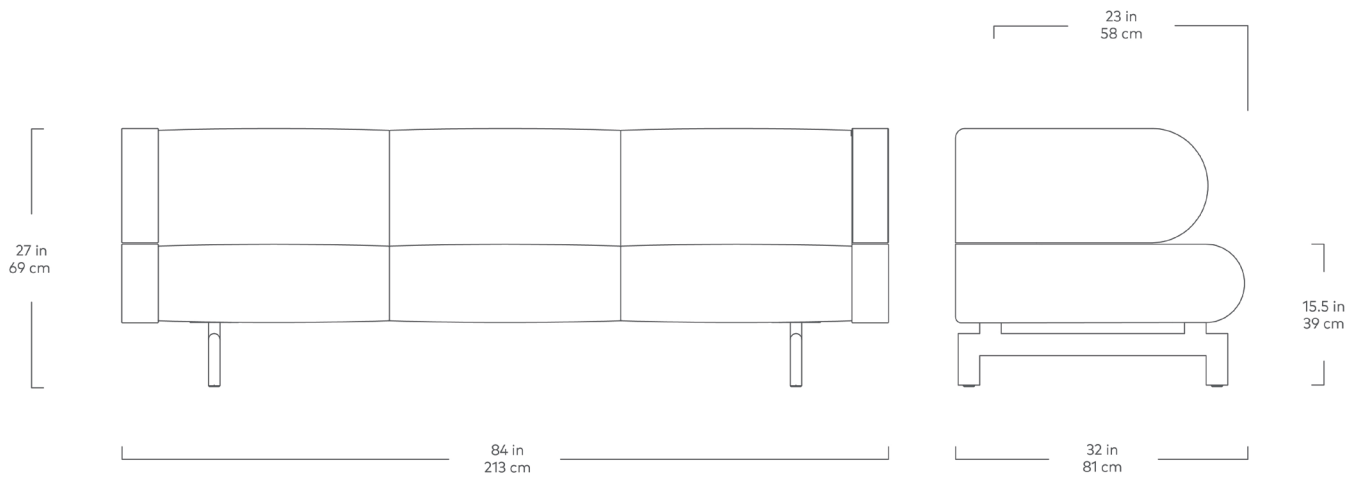

Soren Sofa

Dawson
Moon

Funfetti
Galaxy

The Soren Sofa showcases a contemporary take on refined comfort. Sculptural design is the hallmark of the Soren Series: geometric forms, bold curves, and a black, steel base create a subtly playful aesthetic that has ample sophistication to hold its own as a centerpiece. The minimalist look of the tight seat and back, and the airy feel of the raised base complete Soren's modern, architectural design. The frame is constructed with kiln-dried 100% FSC®-Certified hardwood in support of responsible forest management.

Soren Sofa

- Tight seat and back.
- Upholstered with high resilience polyurethane foam covered in a Dacron wrap.
- Precision welded, oval tube steel base.
- Inset base is black, powder-coated steel.
- Frame is kiln-dried FSC®-Certified hardwood (FSC® C092551).
- All joints have been stress tested.
- Manufactured to meet California TB117-2013 fire safety standards without the use of flame retardant additives in the upholstery foam.