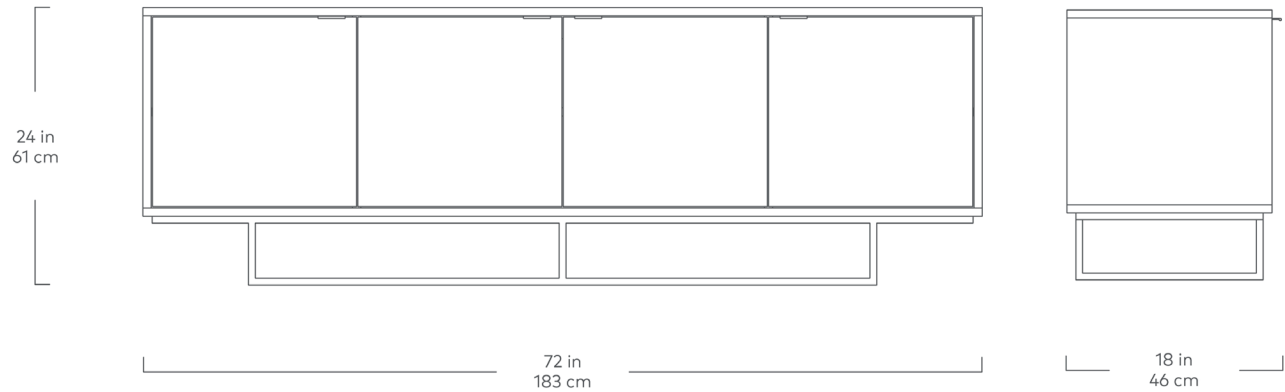

# Myles Credenza

Black  
Oak

The Myles Credenza combines subtle details and craftsmanship to create a storage design that exudes simple sophistication. Rose gold handles contrast dark stained, chevron-patterned oak faces. A recessed, slender steel base with black, powder-coated finish creates an illusion of weightlessness. Adjustable shelves provide plenty of efficient storage space. Part of the Myles Storage Series, this credenza matches perfectly with the Myles Media Stand and End Table.

# Myles Credenza

- Features 4 oak doors with rose gold metal pulls and adjustable hinge hardware.
- Doors reveal 3 storage compartments, each with an adjustable shelf for efficient storage space.
- Storage compartments are located on the far left, the far right and a large compartment is located in the middle.
- For strength and stability, cabinet panels are constructed using an engineered wood core with real wood veneer.
- Black Satin finish.
- Slender steel base with a black powder-coated finish.
- Plastic bumpers on base to protect hardwood floors.
- CARB (California Air Resources Board) Phase II compliant.
- Wood is a natural material, with variations in grain pattern and colour that make each design unique.