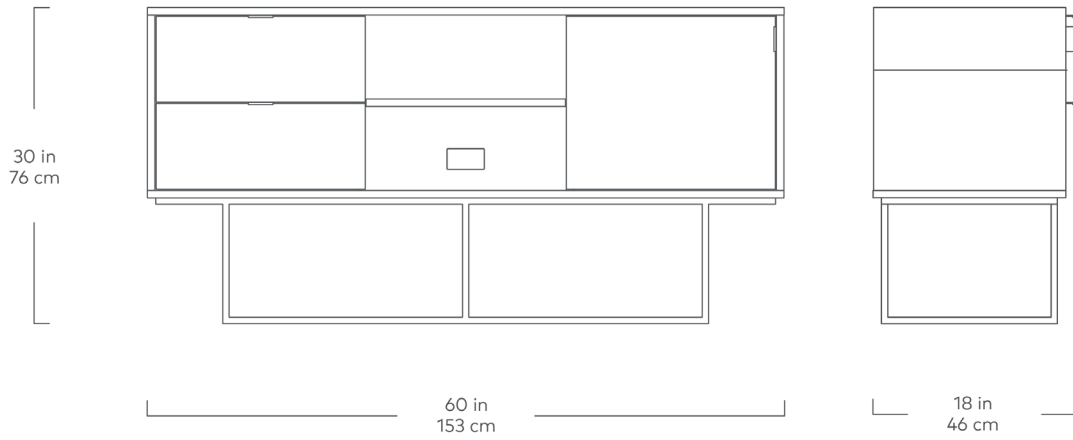

Myles Media Stand

Black
Oak

The Myles Media Stand combines subtle details and craftsmanship to create a storage design that exudes simple sophistication. Drawers feature rose gold handles contrasting dark stained, chevron-patterned oak faces. A recessed, slender steel base with black, powder-coated finish creates an illusion of weightlessness. Designed for Hi-Fi and media components, a back panel opening in the cabinet allows for concealed cable management. Drawers provide storage to keep your living room uncluttered, while adjustable shelves and a sliding front panel let you reveal or conceal components. Part of the Myles Storage Series, this Media Stand matches perfectly with the Myles Credenza and End Table.

Myles Media Stand

- Features 2 drawers and 1 sliding door (on a black aluminum track) with rose gold metal pulls.
- Compartments have adjustable shelf and back panel for cable management.
- For strength and stability, cabinet panels are constructed using an engineered wood core with real wood veneer.
- Black Satin finish.
- Slender steel base with a black powder-coated finish.
- Plastic bumpers on base to protect hardwood floors.
- CARB (California Air Resources Board) Phase II compliant.
- Wood is a natural material, with variations in grain pattern and colour that make each design unique.