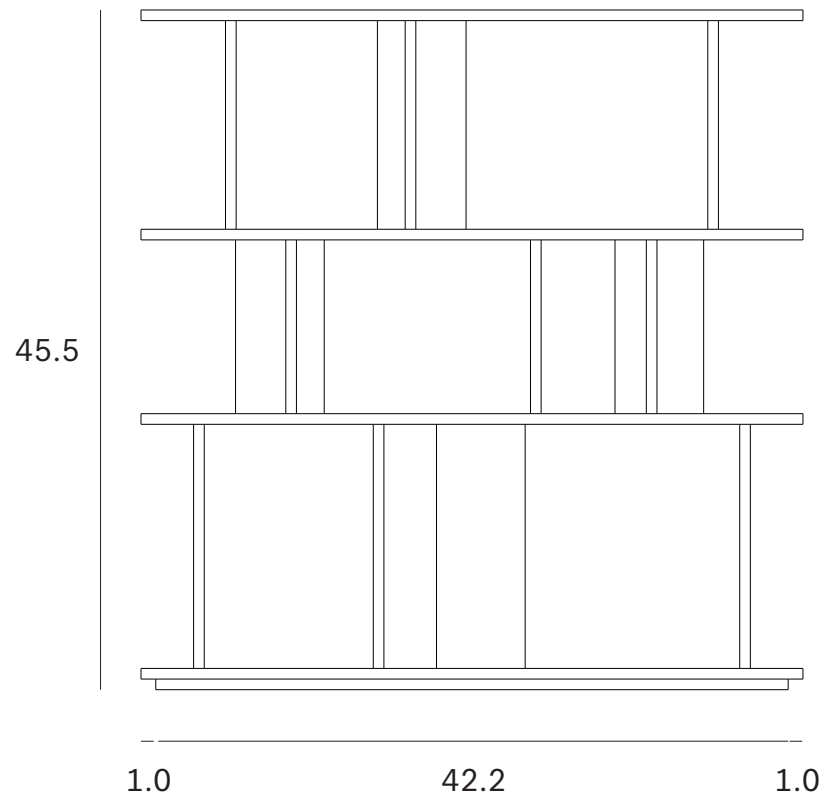

Irregular rack - Dimensions (cm)

Irregular rack - Dimensions (inches)

Irregular rack - Dimensions (cm)

224

37

115

2.5

219

2.5

2

35

2

29

2

41

2

2

34.5

2.5

Irregular rack - Dimensions (inches)