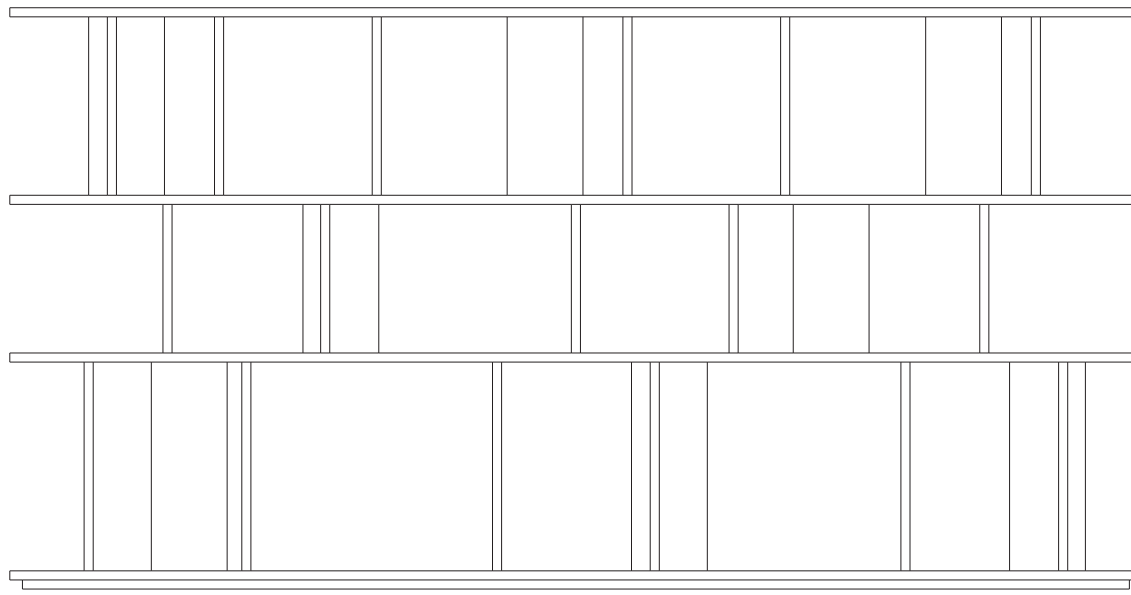

Irregular rack - Dimensions (cm)

Irregular rack - Dimensions (inches)

Irregular rack - Dimensions (cm)

224

37

115

2.5

219

2.5

2

35

2

29

2

41

2

2

34.5

2.5

Irregular rack - Dimensions (inches)