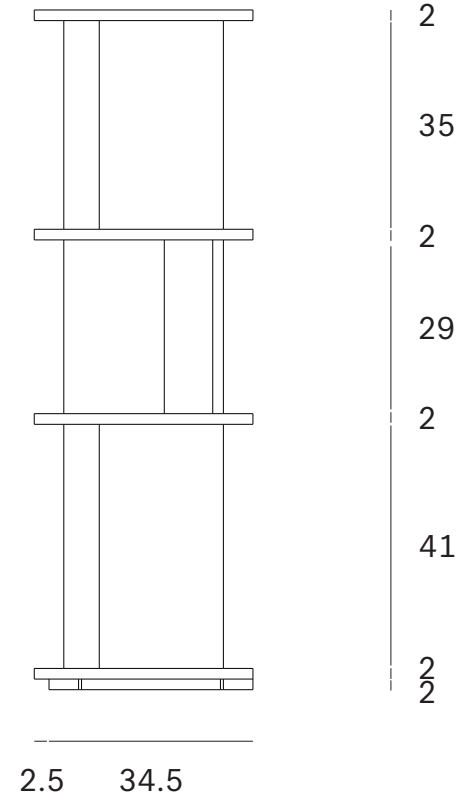

Irregular rack - Dimensions (cm)

Irregular rack - Dimensions (inches)

Irregular rack - Dimensions (cm)

224

37

115

2.5

219

2.5

2

35

2

29

2

41

2

2

34.5

2.5

Irregular rack - Dimensions (inches)