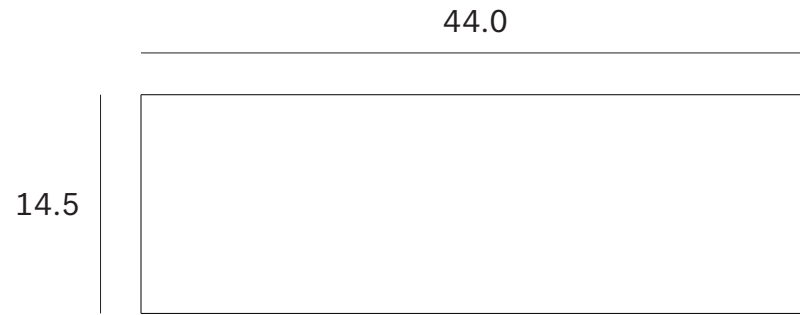

Irregular rack - Dimensions (cm)

Irregular rack - Dimensions (inches)

Irregular rack - Dimensions (cm)

224

37

115

2.5

219