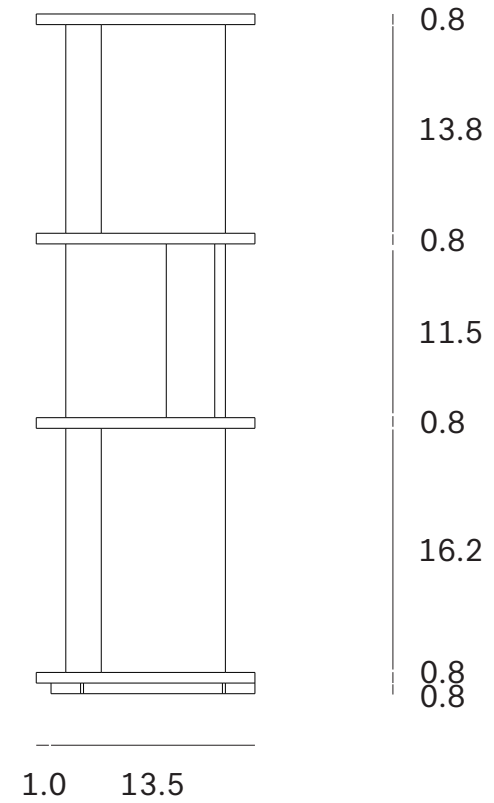

Irregular rack - Dimensions (cm)

Irregular rack - Dimensions (inches)

Irregular rack - Dimensions (cm)

224

37

115

2.5

219

2.5

2

35

2

29

2

41

2

2

34.5

2.5

Irregular rack - Dimensions (inches)