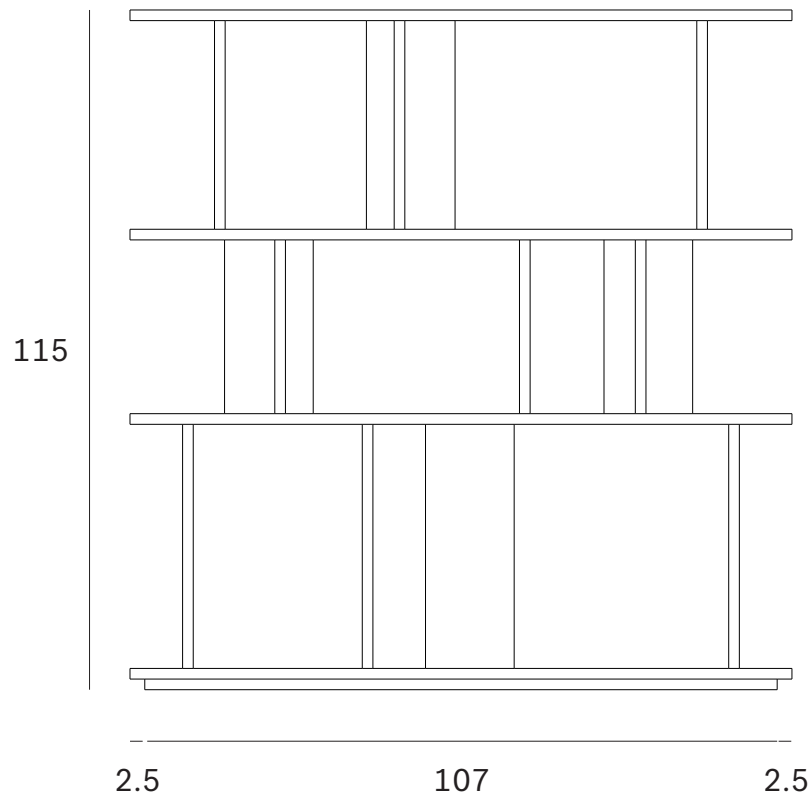

Irregular rack - Dimensions (cm)

Irregular rack - Dimensions (inches)

Irregular rack - Dimensions (cm)

224

37

115

2.5

219

2.5

2

35

2

29

2

41

2

2

34.5

2.5

Irregular rack - Dimensions (inches)