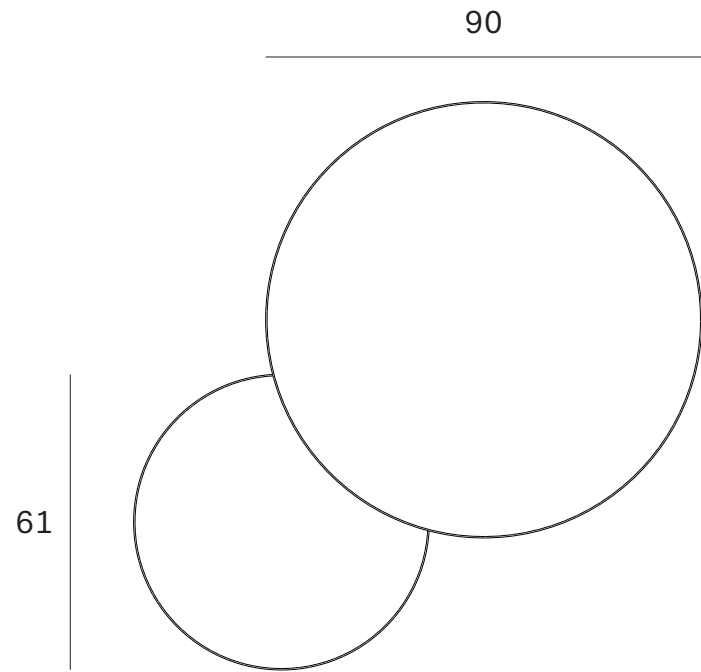

*Ethnicraft*

Mineral round nesting coffee table set - Dimensions (cm)

*Ethnicraft*

Mineral round nesting coffee table set - Dimensions (inches)