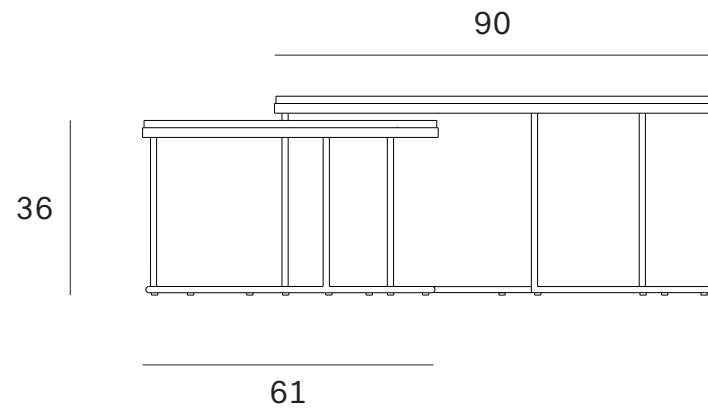

*Ethnicraft*

Mineral round nesting coffee table set - Dimensions (cm)

*Ethnicraft*

Mineral round nesting coffee table set - Dimensions (inches)