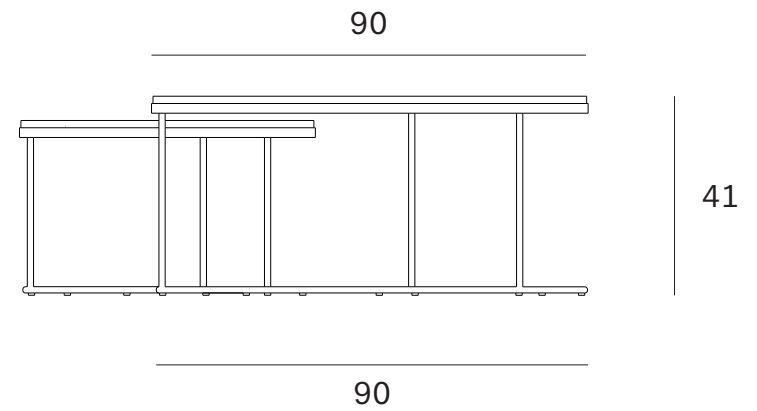

*Ethnicraft*

Mineral round nesting coffee table set - Dimensions (cm)

*Ethnicraft*

Mineral round nesting coffee table set - Dimensions (inches)