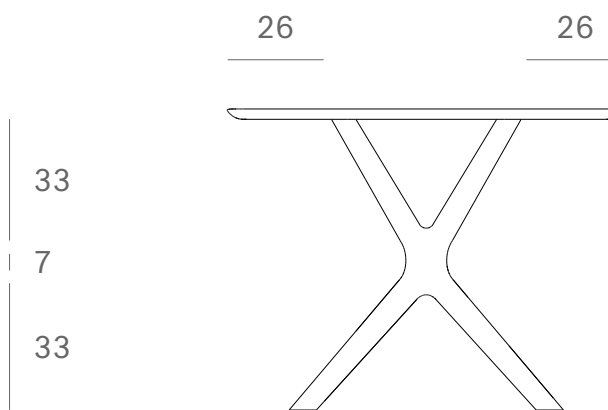

Ethnicraft

50027 - Oak X dining table - Dimensions (cm)

Ethnicraft

50027 - Oak X dining table - Dimensions (inches)

Ethnicraft

50028 - Oak X dining table - Dimensions (cm)

*Ethnicraft*

50028 - Oak X dining table - Dimensions (inches)