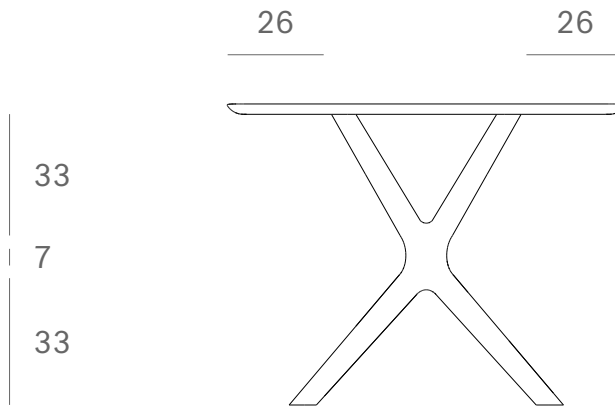

Ethnicraft

50027 - Oak X dining table - Dimensions (cm)

Ethnicraft

50027 - Oak X dining table - Dimensions (inches)

Ethnicraft

50028 - Oak X dining table - Dimensions (cm)

*Ethnicraft*

50028 - Oak X dining table - Dimensions (inches)