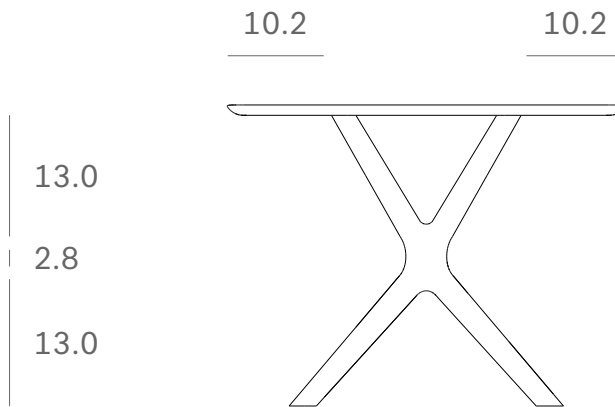

Ethnicraft

50027 - Oak X dining table - Dimensions (cm)

Ethnicraft

50027 - Oak X dining table - Dimensions (inches)

Ethnicraft

50028 - Oak X dining table - Dimensions (cm)

*Ethnicraft*

50028 - Oak X dining table - Dimensions (inches)