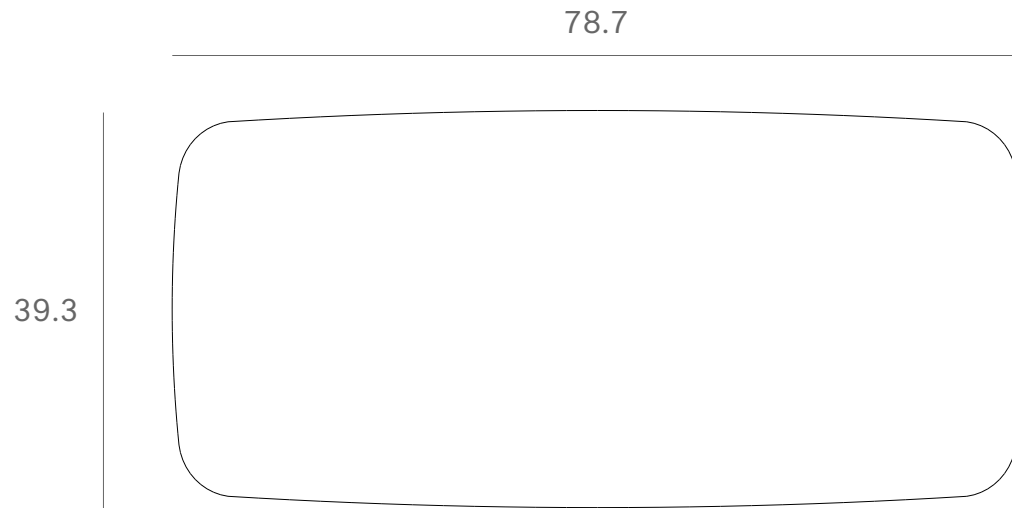

Ethnicraft

50027 - Oak X dining table - Dimensions (cm)

Ethnicraft

50027 - Oak X dining table - Dimensions (inches)

Ethnicraft

50028 - Oak X dining table - Dimensions (cm)

*Ethnicraft*

50028 - Oak X dining table - Dimensions (inches)