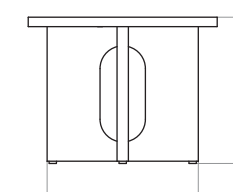

1

ENVIRONMENT

Indoor

DIMENSIONS

H: 39 cm / 15,4"
Ø: 50 cm / 19,7"

PRODUCTION PROCESS

CNC-cut and hand-polished stone or CNC-cut MDF with oak or walnut veneer. CNC-cut steel fitting with powder coated finish.

Kunis Breccia tabletop

Wood crate

Base

Brown box

PACKAGING MEASUREMENTS (H x W x D)

Wood tabletop

6 cm x 55 cm x 55 cm / 2,4" x 21,7" x 21,7"

Kunis Breccia tabletop

4,5 cm x 58 cm x 58 cm / 1,8" x 22,8" x 22,8"

Base

19 cm x 26 cm x 41 cm / 7,5" x 10,2" x 16,1"

MATERIALS & MAINTENANCE

Please visit [menuspace.com](https://www.menuspace.com) for materials, care and maintenance instructions.

Ø: 50 cm / 19,7"

W: 35,5 cm / 14"

H: 39,5 / 15,5"