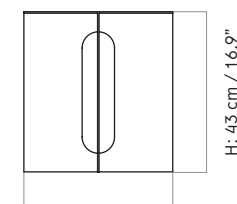

ENVIRONMENT

Indoor

DIMENSIONS

Steel base

H: 43 cm / 16,9"

Ø: 40 cm / 15,75"

Steel base with marble top

H: 44,8 cm / 17,6"

Gift box

PACKAGING MEASUREMENTS (H x W x D)

Marble top

16 cm x 49,5 cm x 49,5 cm / 6,3" x 19,5" x 19,5"

Steel base

49 cm x 43 cm x 43 cm / 19,3" x 16,9" x 16,9"

MATERIALS & MAINTENANCE

Please visit [menuspace.com](https://www.menuspace.com) for materials, care and maintenance instructions.

STEEL BASE

Ø: 40 cm / 15,75"

STEEL BASE WITH MARBLE TABLETOP

Ø: 42 cm / 16,5"

Ø: 40 cm / 15,75"

0 Androgyn Side Table, Ø50

BY DANIELLE SIGGERUD

A beautiful and practical furniture design that makes clever use of craftsmanship and tactile materials, the simple silhouette of the Androgyn Side Table is characterised by opposites. The pure use of materials contrasts with a refined silhouette of solid and soft lines, living up to its name thanks to its combination of masculine and feminine characteristics. The pairing of rich oak – with a natural or dark stained finish – walnut and Kunis Breccia stone creates a distinctive design customisable to any and every interior style.

Ø: 50 cm / 19,7"

W: 35,5 cm / 14"

H: 39,5 / 15,5"