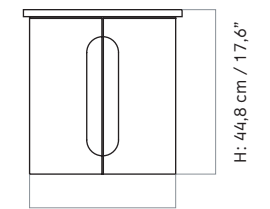

Gift box

PACKAGING MEASUREMENTS (H x W x D)

Marble top

16 cm x 49,5 cm x 49,5 cm / 6,3" x 19,5" x 19,5"

Steel base

49 cm x 43 cm x 43 cm / 19,3" x 16,9" x 16,9"

MATERIALS & MAINTENANCE

Please visit [menuspace.com](https://www.menuspace.com) for materials, care and maintenance instructions.

STEEL BASE

Ø: 40 cm / 15,75"

STEEL BASE WITH MARBLE TABLETOP

Ø: 42 cm / 16,5"

Ø: 40 cm / 15,75"

0 Androgyn Side Table, Ø50

BY DANIELLE SIGGERUD

A beautiful and practical furniture design that makes clever use of craftsmanship and tactile materials, the simple silhouette of the Androgyn Side Table is characterised by opposites. The pure use of materials contrasts with a refined silhouette of solid and soft lines, living up to its name thanks to its combination of masculine and feminine characteristics. The pairing of rich oak – with a natural or dark stained finish – walnut and Kunis Breccia stone creates a distinctive design customisable to any and every interior style.

1

ENVIRONMENT

Indoor

DIMENSIONS

H: 39 cm / 15,4"
Ø: 50 cm / 19,7"

PRODUCTION PROCESS

CNC-cut and hand-polished stone or CNC-cut MDF with oak or walnut veneer. CNC-cut steel fitting with powder coated finish.

Ø: 50 cm / 19,7"

W: 35,5 cm / 14"

H: 39,5 / 15,5"