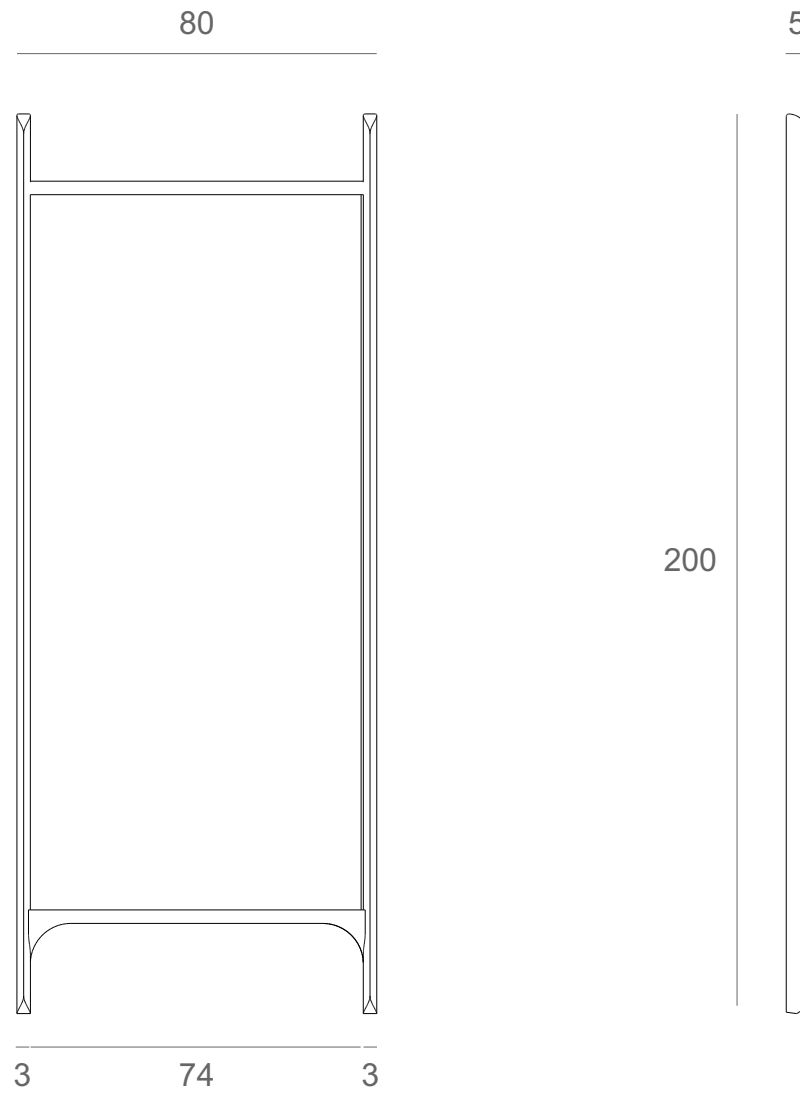

*Ethnicraft*

29781 - PI floor mirror - mahogany frame - Dimensions (cm)

*Ethnicraft*

29781 - PI floor mirror - mahogany frame - Dimensions (inches)

*Ethnicraft*

29784 - PI floor mirror - mahogany frame - Dimensions (cm)

*Ethnicraft*

29784 - PI floor mirror - mahogany frame - Dimensions (inches)