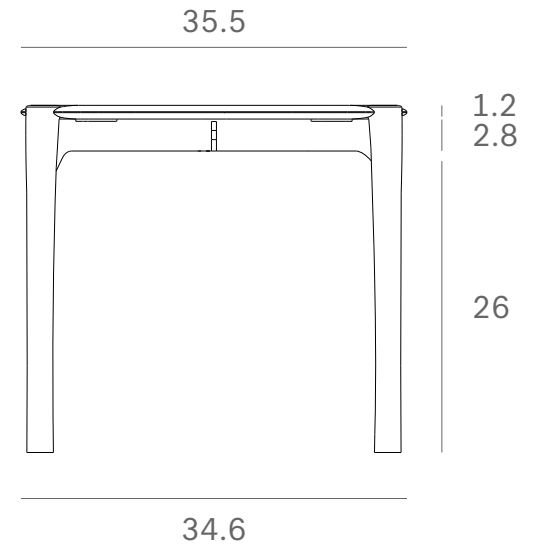

*Ethnicraft*

51325 - Oak PI dining table - Dimensions (cm)

*Ethnicraft*

51325 - Oak PI dining table - Dimensions (inches)

*Ethnicraft*

51326 - Oak PI dining table - Dimensions (cm)

*Ethnicraft*

51326 - Oak PI dining table - Dimensions (inches)

*Ethnicraft*

51327 - Oak PI dining table - Dimensions (cm)

*Ethnicraft*

51327 - Oak PI dining table - Dimensions (inches)

*Ethnicraft*

51328 - Oak PI dining table - Dimensions (cm)

*Ethnicraft*

51328 - Oak PI dining table - Dimensions (inches)

*Ethnicraft*

51329 - Oak PI dining table - Dimensions (cm)

*Ethnicraft*

51329 - Oak PI dining table - Dimensions (inches)

*Ethnicraft*

51330 - Oak PI dining table - Dimensions (cm)

*Ethnicraft*

51330 - Oak PI dining table - Dimensions (inches)