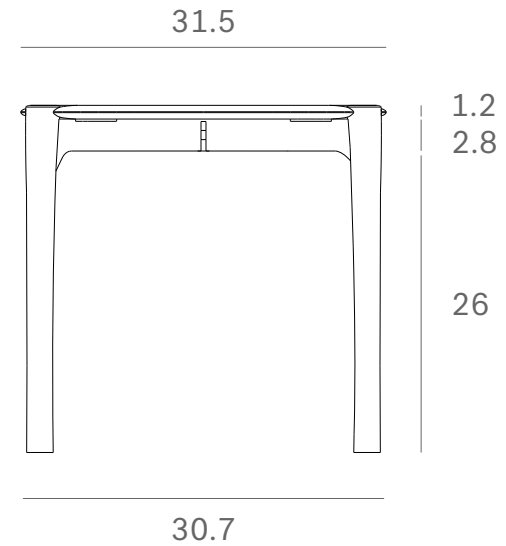

*Ethnicraft*

51325 - Oak PI dining table - Dimensions (cm)

*Ethnicraft*

51325 - Oak PI dining table - Dimensions (inches)

*Ethnicraft*

51326 - Oak PI dining table - Dimensions (cm)

*Ethnicraft*

51326 - Oak PI dining table - Dimensions (inches)

*Ethnicraft*

51327 - Oak PI dining table - Dimensions (cm)

*Ethnicraft*

51327 - Oak PI dining table - Dimensions (inches)

*Ethnicraft*

51328 - Oak PI dining table - Dimensions (cm)

*Ethnicraft*

51328 - Oak PI dining table - Dimensions (inches)

*Ethnicraft*

51329 - Oak PI dining table - Dimensions (cm)

*Ethnicraft*

51329 - Oak PI dining table - Dimensions (inches)

*Ethnicraft*

51330 - Oak PI dining table - Dimensions (cm)

*Ethnicraft*

51330 - Oak PI dining table - Dimensions (inches)