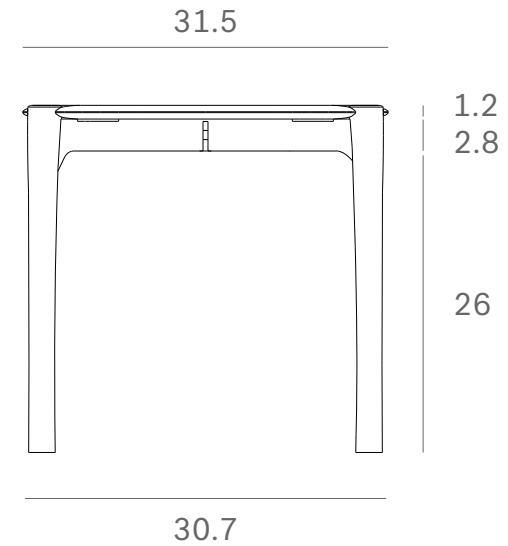

*Ethnicraft*

51325 - Oak PI dining table - Dimensions (cm)

*Ethnicraft*

51325 - Oak PI dining table - Dimensions (inches)

*Ethnicraft*

51326 - Oak PI dining table - Dimensions (cm)

*Ethnicraft*

51326 - Oak PI dining table - Dimensions (inches)

*Ethnicraft*

51327 - Oak PI dining table - Dimensions (cm)

*Ethnicraft*

51327 - Oak PI dining table - Dimensions (inches)

*Ethnicraft*

51328 - Oak PI dining table - Dimensions (cm)

*Ethnicraft*

51328 - Oak PI dining table - Dimensions (inches)

*Ethnicraft*

51329 - Oak PI dining table - Dimensions (cm)

*Ethnicraft*

51329 - Oak PI dining table - Dimensions (inches)

*Ethnicraft*

51330 - Oak PI dining table - Dimensions (cm)

*Ethnicraft*

51330 - Oak PI dining table - Dimensions (inches)