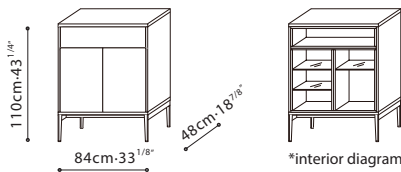

SPECS

PIXEL / STRUCTURE/FRAME: Exterior finish is available in matte lacquer. Interior is finished in Driftwood melamine. Tempered transparent glass shelves are applicable for C0400202, C0400209, and C0400217. Downwards flap opening doors are applicable for C0400202 and C0400209. **LEGS:** Black metallic steel leg or Hidden wood base (depending on model). **HARDWARE:** Door hinges come with dampers. Full extension push-pull drawer runners. Damper hinge for flap doors with decelerated opening.

C0400217