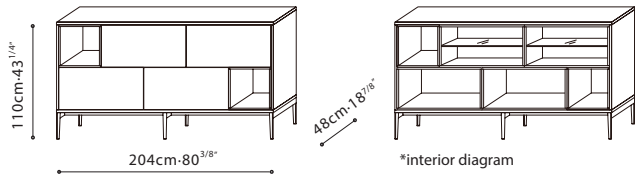

SPECS

PIXEL / STRUCTURE/FRAME: Exterior finish is available in matte lacquer. Interior is finished in Driftwood melamine. Tempered transparent glass shelves are applicable for C0400202, C0400209, and C0400217. Downwards flap opening doors are applicable for C0400202 and C0400209. **LEGS:** Black metallic steel leg or Hidden wood base (depending on model). **HARDWARE:** Door hinges come with dampers. Full extension push-pull drawer runners. Damper hinge for flap doors with decelerated opening.

C0400202