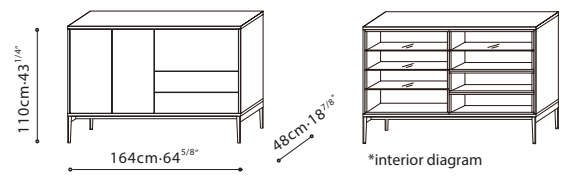

SPECS

PIXEL / STRUCTURE/FRAME: Exterior finish is available in matte lacquer. Interior is finished in Driftwood melamine. Tempered transparent glass shelves are applicable for C0400202, C0400209, and C0400217. Downwards flap opening doors are applicable for C0400202 and C0400209. **LEGS:** Black metallic steel leg or Hidden wood base (depending on model). **HARDWARE:** Door hinges come with dampers. Full extension push-pull drawer runners. Damper hinge for flap doors with decelerated opening.

C0400209