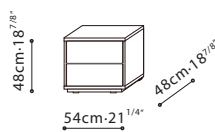

SPECS

PIXEL / STRUCTURE/FRAME: Exterior finish is available in matte lacquer. Interior is finished in Driftwood melamine. Tempered transparent glass shelves are applicable for C0400202, C0400209, and C0400217. Downwards flap opening doors are applicable for C0400202 and C0400209. **LEGS:** Black metallic steel leg or Hidden wood base (depending on model). **HARDWARE:** Door hinges come with dampers. Full extension push-pull drawer runners. Damper hinge for flap doors with decelerated opening.

C0400218