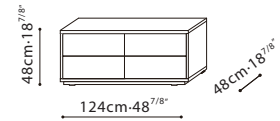

SPECS

PIXEL / STRUCTURE/FRAME: Exterior finish is available in matte lacquer. Interior is finished in Driftwood melamine. Tempered transparent glass shelves are applicable for C0400202, C0400209, and C0400217. Downwards flap opening doors are applicable for C0400202 and C0400209. **LEGS:** Black metallic steel leg or Hidden wood base (depending on model). **HARDWARE:** Door hinges come with dampers. Full extension push-pull drawer runners. Damper hinge for flap doors with decelerated opening.

C0400222