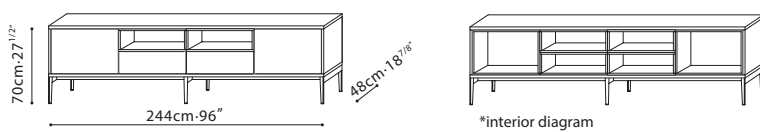

C0400203 (High feet)