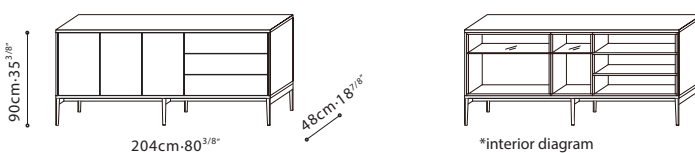

C0400210 (High feet)