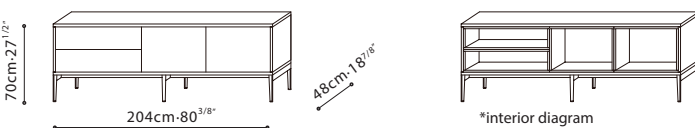

C0400220 (High feet)