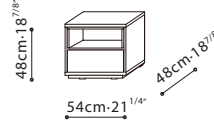

SPECS

PIXEL / STRUCTURE/FRAME: Exterior finish is available in matte lacquer. Interior is finished in Driftwood melamine. Tempered transparent glass shelves are applicable for C0400202, C0400209, and C0400217. Downwards flap opening doors are applicable for C0400202 and C0400209. **LEGS:** Black metallic steel leg or Hidden wood base (depending on model). **HARDWARE:** Door hinges come with dampers. Full extension push-pull drawer runners. Damper hinge for flap doors with decelerated opening.

C0400219