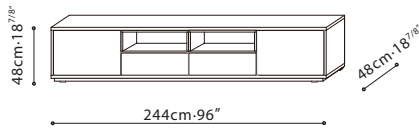

C0400203 (Low feet)