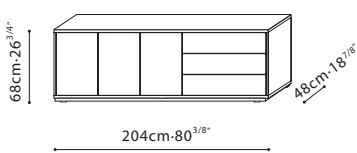

C0400210 (Low feet)