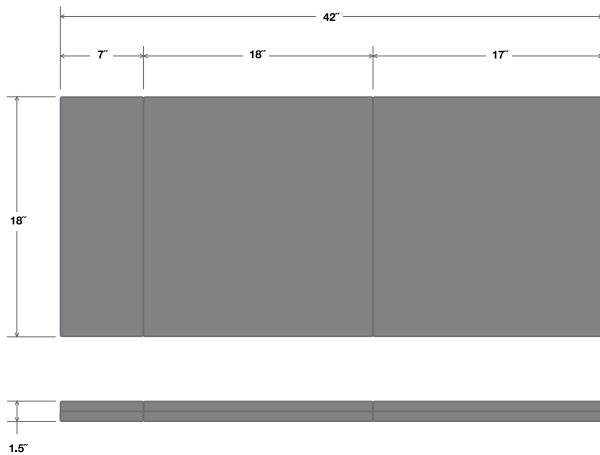

lollygagger cushion

cast charcoal: LC-L-40483-0001

canvas black: LC-L-5408-0000

canvas flax: LC-L-5492-0000

canvas white: LC-L-57003-0000

canvas regatta: LC-L-5493-0000

canvas red: LC-L-5403-0000

cast petal: LC-L-40431-0000

canvas navy: LC-L-5439-0000

cast silver: LC-L-40433-0000

canvas grey: LC-L-54048-0000

collection: lollygagger

works with:

dimensions: width: 18" (45.7cm)
depth: 1.5" (3.8cm)
height: 42" (106.7cm)

shipping dimensions: 22" x 22" x 4"
shipping weight: 5 lbs (2.3kg)

flat pack shipped