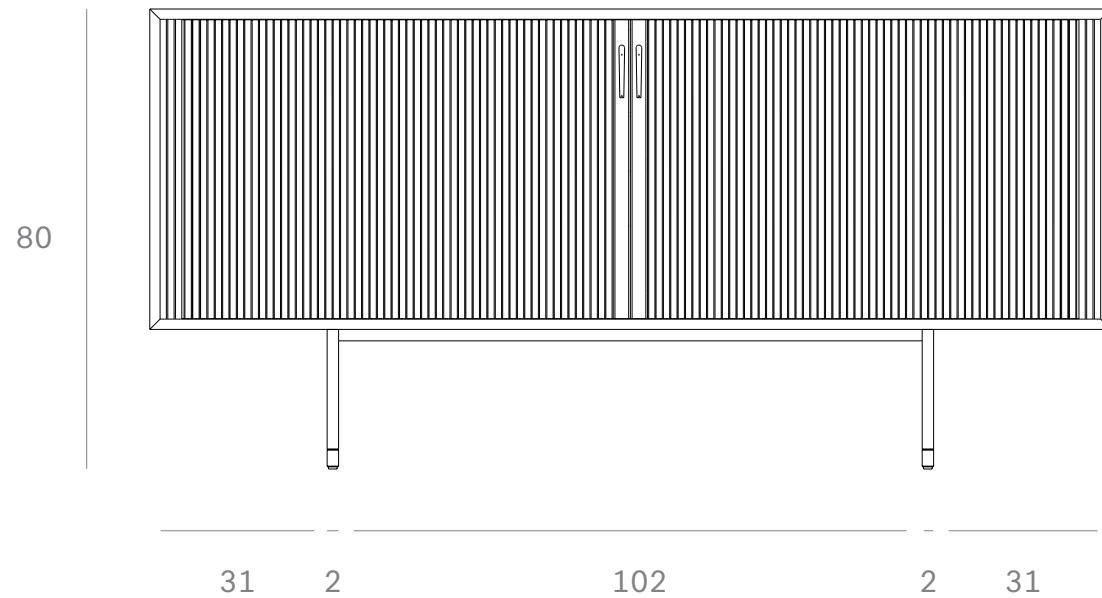

*Ethnicraft*

10052 Teak Roller Max sideboard - 2 sliding doors - Dimensions (cm)

*Ethnicraft*

10052 Teak Roller Max sideboard - 2 sliding doors - Dimensions (inches)

*Ethnicraft*

10051 Teak Roller Max sideboard - 2 sliding doors - Dimensions (cm)

*Ethnicraft*

10051 Teak Roller Max sideboard - 2 sliding doors - Dimensions (inches)