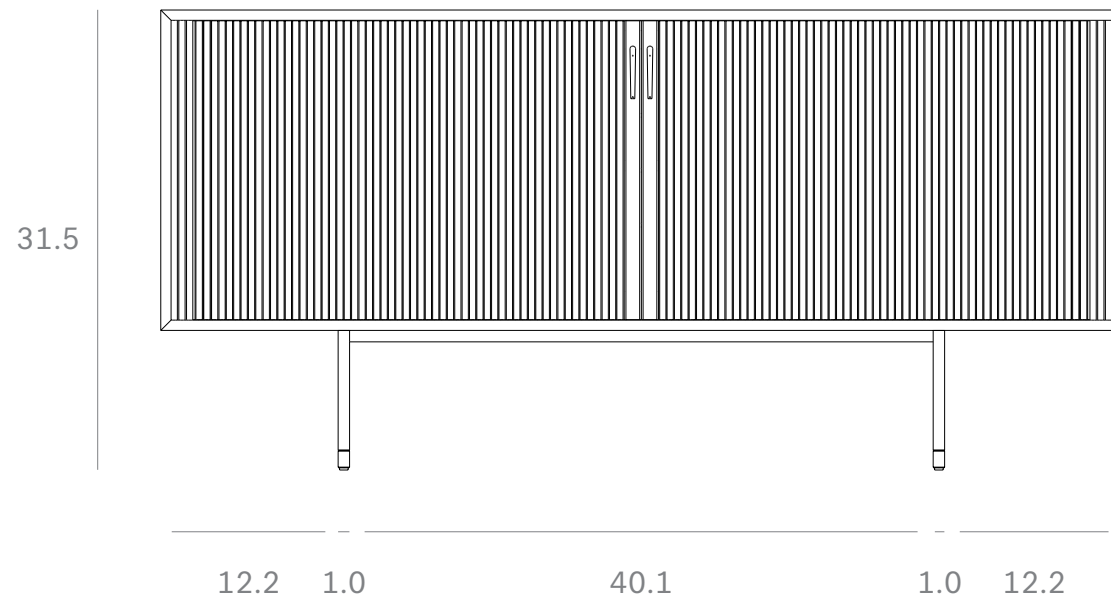

*Ethnicraft*

10052 Teak Roller Max sideboard - 2 sliding doors - Dimensions (cm)

*Ethnicraft*

10052 Teak Roller Max sideboard - 2 sliding doors - Dimensions (inches)

*Ethnicraft*

10051 Teak Roller Max sideboard - 2 sliding doors - Dimensions (cm)

*Ethnicraft*

10051 Teak Roller Max sideboard - 2 sliding doors - Dimensions (inches)