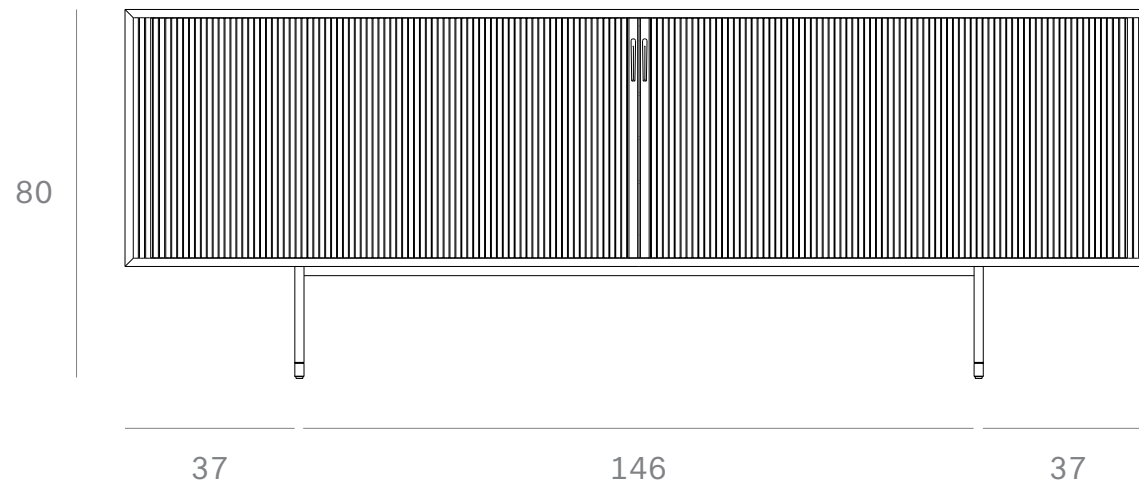

*Ethnicraft*

10052 Teak Roller Max sideboard - 2 sliding doors - Dimensions (cm)

*Ethnicraft*

10052 Teak Roller Max sideboard - 2 sliding doors - Dimensions (inches)

*Ethnicraft*

10051 Teak Roller Max sideboard - 2 sliding doors - Dimensions (cm)

*Ethnicraft*

10051 Teak Roller Max sideboard - 2 sliding doors - Dimensions (inches)