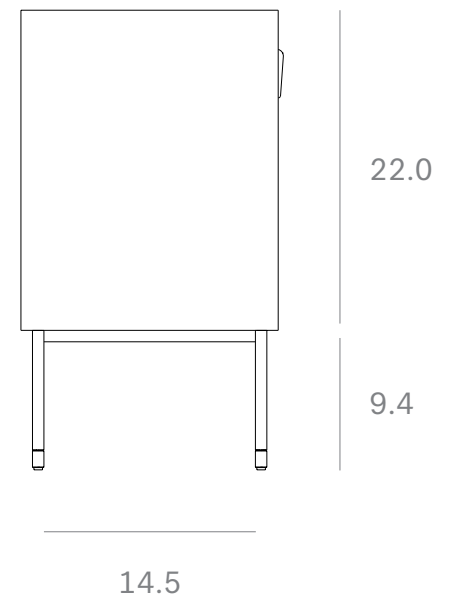

*Ethnicraft*

10052 Teak Roller Max sideboard - 2 sliding doors - Dimensions (cm)

*Ethnicraft*

10052 Teak Roller Max sideboard - 2 sliding doors - Dimensions (inches)

*Ethnicraft*

10051 Teak Roller Max sideboard - 2 sliding doors - Dimensions (cm)

*Ethnicraft*

10051 Teak Roller Max sideboard - 2 sliding doors - Dimensions (inches)