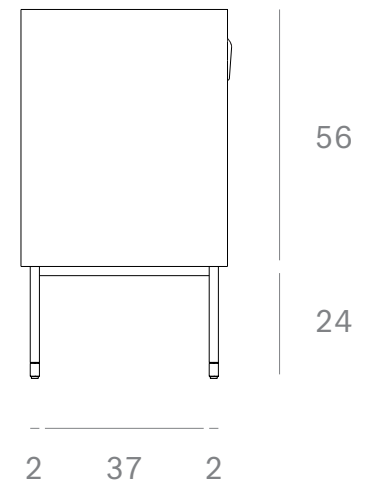

*Ethnicraft*

10052 Teak Roller Max sideboard - 2 sliding doors - Dimensions (cm)

*Ethnicraft*

10052 Teak Roller Max sideboard - 2 sliding doors - Dimensions (inches)

*Ethnicraft*

10051 Teak Roller Max sideboard - 2 sliding doors - Dimensions (cm)

*Ethnicraft*

10051 Teak Roller Max sideboard - 2 sliding doors - Dimensions (inches)