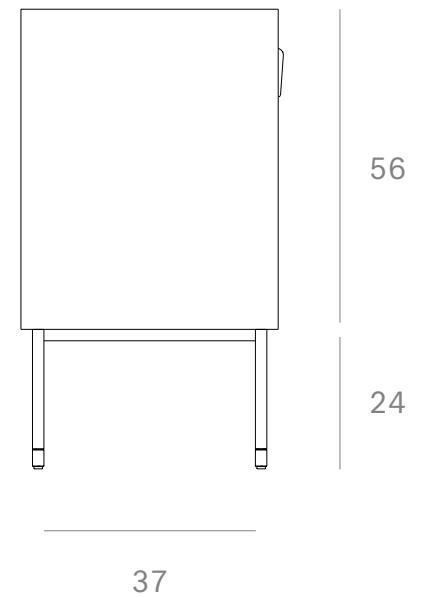

*Ethnicraft*

10052 Teak Roller Max sideboard - 2 sliding doors - Dimensions (cm)

*Ethnicraft*

10052 Teak Roller Max sideboard - 2 sliding doors - Dimensions (inches)

*Ethnicraft*

10051 Teak Roller Max sideboard - 2 sliding doors - Dimensions (cm)

*Ethnicraft*

10051 Teak Roller Max sideboard - 2 sliding doors - Dimensions (inches)