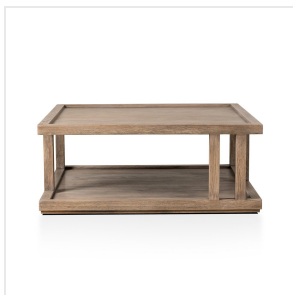

Ready for Immediate Shipment: 0

More Arriving Soon: Yes, 5 to 7 weeks

As of 8/23/2024