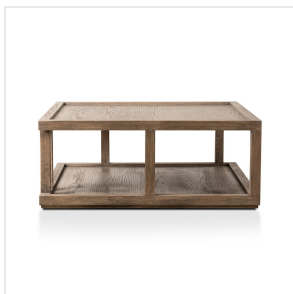

Ready for Immediate Shipment: 0

More Arriving Soon: Yes, 5 to 7 weeks

As of 8/23/2024