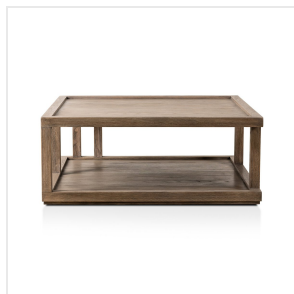

Ready for Immediate Shipment: 0

More Arriving Soon: Yes, 5 to 7 weeks

As of 8/23/2024