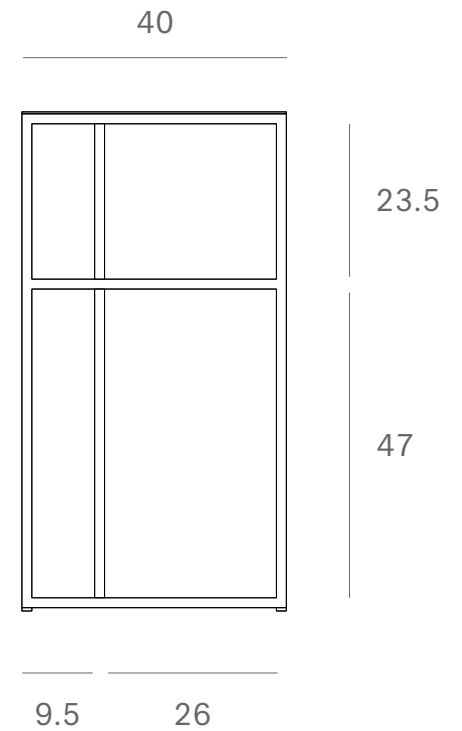

*Ethnicraft*

25896 - Pentagon console - lava - whisky - Dimensions (cm)

*Ethnicraft*

25896 - Pentagon console - lava - whisky - Dimensions (inches)