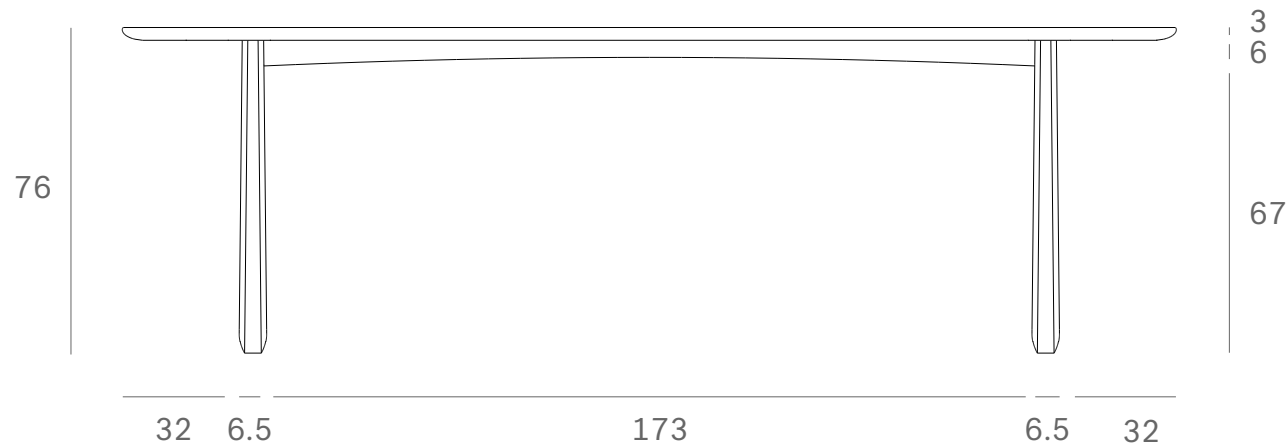

Ethnicraft

53057 - Oak Geometric dining table - Dimensions (cm)

Ethnicraft

53057 - Oak Geometric dining table - Dimensions (inches)

*Ethnicraft*

55013 - Oak Geometric dining table - Dimensions (cm)

*Ethnicraft*

55013 - Oak Geometric dining table - Dimensions (inches)