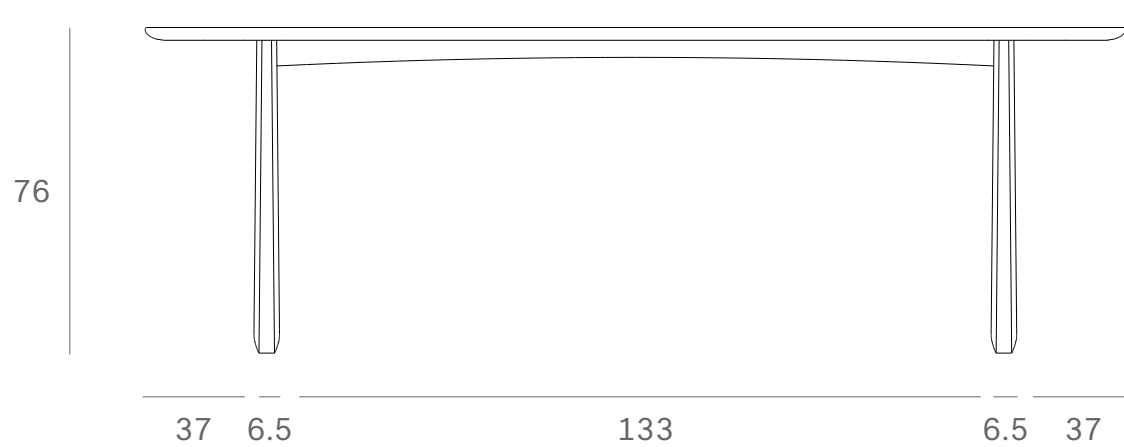

Ethnicraft

53057 - Oak Geometric dining table - Dimensions (cm)

Ethnicraft

53057 - Oak Geometric dining table - Dimensions (inches)

*Ethnicraft*

55013 - Oak Geometric dining table - Dimensions (cm)

*Ethnicraft*

55013 - Oak Geometric dining table - Dimensions (inches)