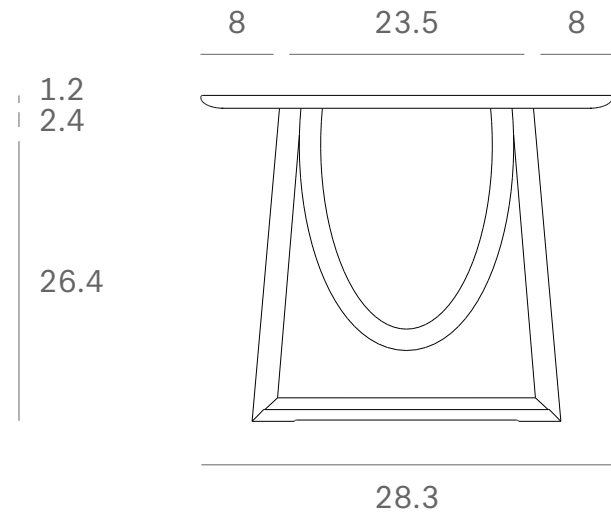

Ethnicraft

53057 - Oak Geometric dining table - Dimensions (cm)

Ethnicraft

53057 - Oak Geometric dining table - Dimensions (inches)

*Ethnicraft*

55013 - Oak Geometric dining table - Dimensions (cm)

*Ethnicraft*

55013 - Oak Geometric dining table - Dimensions (inches)