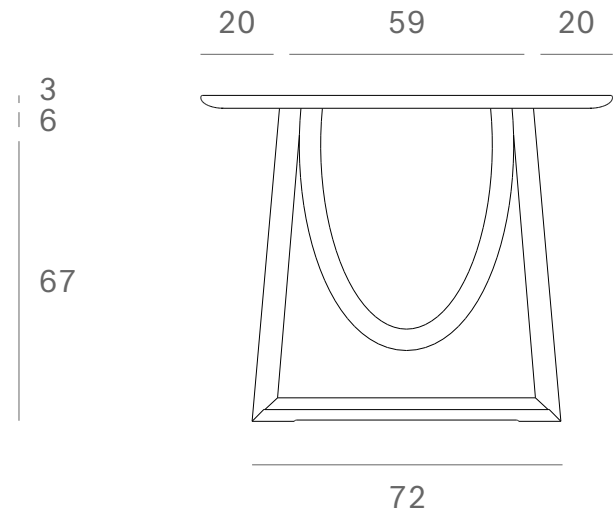

Ethnicraft

53057 - Oak Geometric dining table - Dimensions (cm)

Ethnicraft

53057 - Oak Geometric dining table - Dimensions (inches)

*Ethnicraft*

55013 - Oak Geometric dining table - Dimensions (cm)

*Ethnicraft*

55013 - Oak Geometric dining table - Dimensions (inches)