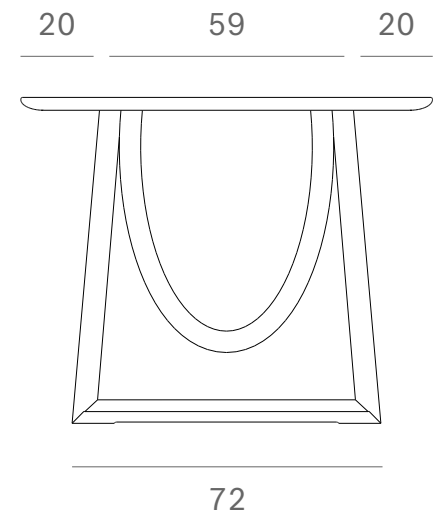

Ethnicraft

53057 - Oak Geometric dining table - Dimensions (cm)

Ethnicraft

53057 - Oak Geometric dining table - Dimensions (inches)

*Ethnicraft*

55013 - Oak Geometric dining table - Dimensions (cm)

*Ethnicraft*

55013 - Oak Geometric dining table - Dimensions (inches)