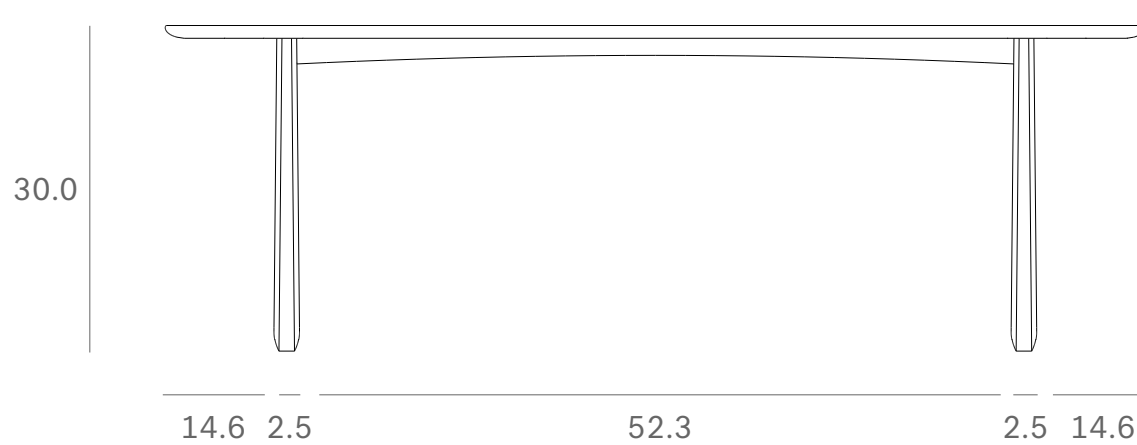

Ethnicraft

53057 - Oak Geometric dining table - Dimensions (cm)

Ethnicraft

53057 - Oak Geometric dining table - Dimensions (inches)

*Ethnicraft*

55013 - Oak Geometric dining table - Dimensions (cm)

*Ethnicraft*

55013 - Oak Geometric dining table - Dimensions (inches)