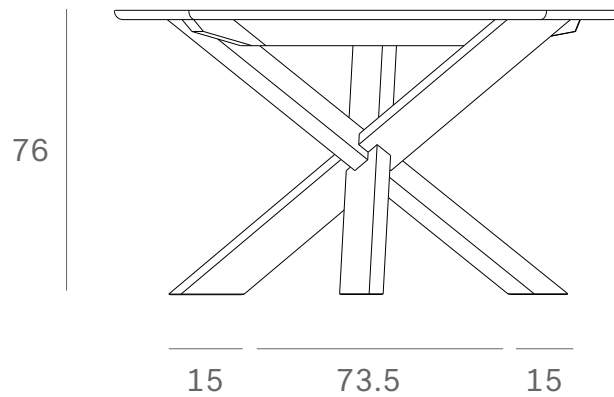

Ethnicraft

10281 - Teak Circle outdoor dining table - Dimensions (cm)

*Ethnicraft*

10281 - Teak Circle outdoor dining table - Dimensions (inches)