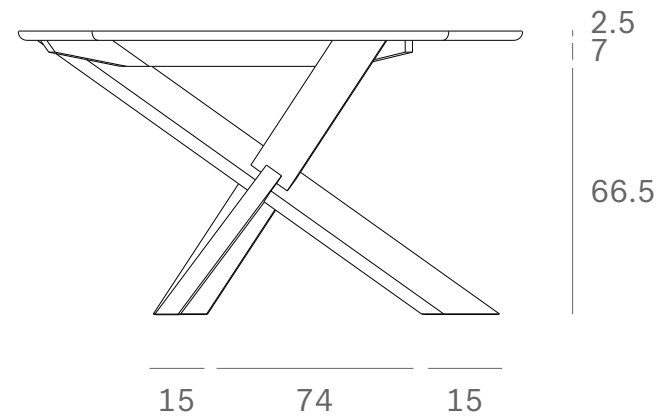

Ethnicraft

10281 - Teak Circle outdoor dining table - Dimensions (cm)

*Ethnicraft*

10281 - Teak Circle outdoor dining table - Dimensions (inches)