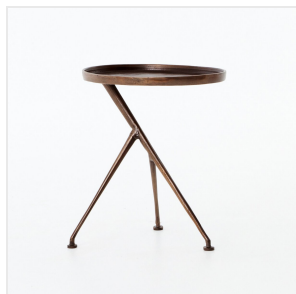

Ready for Immediate Shipment: 45

More Arriving Soon: Yes, 4 to 6 weeks

As of 8/23/2024