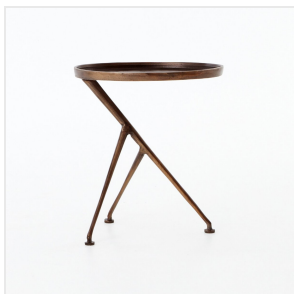

Ready for Immediate Shipment: 45

More Arriving Soon: Yes, 4 to 6 weeks

As of 8/23/2024