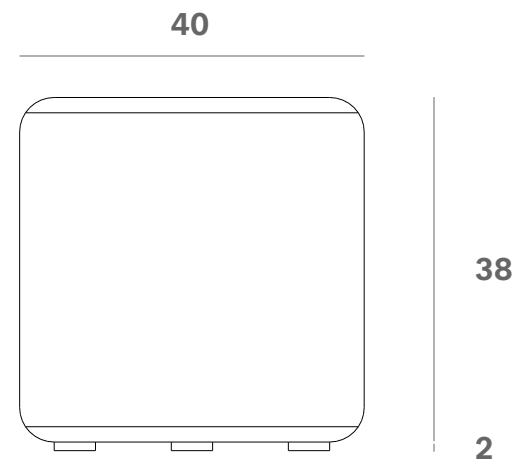

*Ethnicraft*

20146 - Barrow pouf - Pine Green fabric - Dimensions (cm)

*Ethnicraft*

20146 - Barrow pouf - Pine Green fabric - Dimensions (inches)