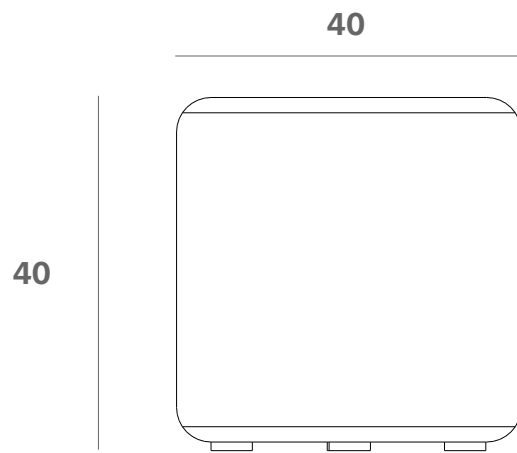

*Ethnicraft*

20146 - Barrow pouf - Pine Green fabric - Dimensions (cm)

*Ethnicraft*

20146 - Barrow pouf - Pine Green fabric - Dimensions (inches)