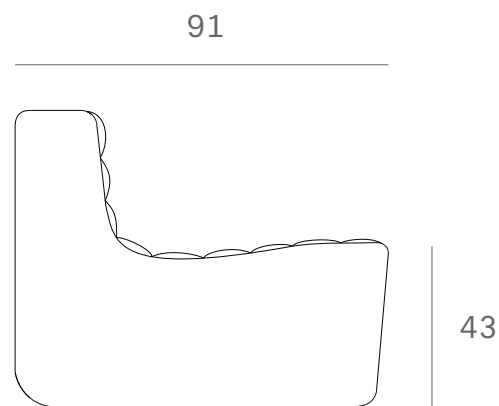

*Ethnicraft*

20222 - N701 sofa - 1 seater - Dimensions (cm)

*Ethnicraft*

20222 - N701 sofa - 1 seater - Dimensions (inches)