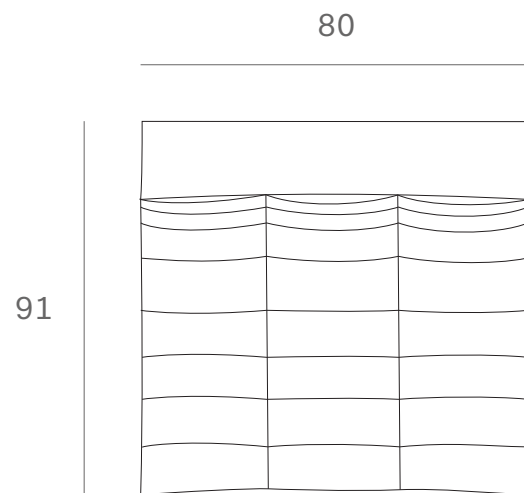

*Ethnicraft*

20222 - N701 sofa - 1 seater - Dimensions (cm)

*Ethnicraft*

20222 - N701 sofa - 1 seater - Dimensions (inches)