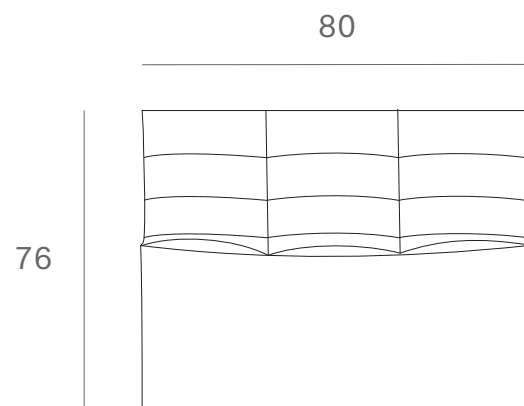

*Ethnicraft*

20222 - N701 sofa - 1 seater - Dimensions (cm)

*Ethnicraft*

20222 - N701 sofa - 1 seater - Dimensions (inches)