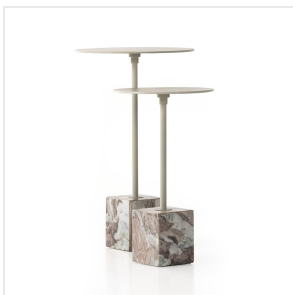

Ready for Immediate Shipment: 0

More Arriving Soon: Yes, 7 to 9 weeks

As of 8/23/2024