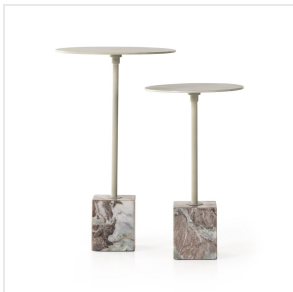

Ready for Immediate Shipment: 0

More Arriving Soon: Yes, 7 to 9 weeks

As of 8/23/2024