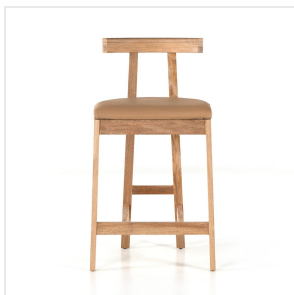

Ready for Immediate Shipment: 111

More Arriving Soon: Yes, Early October 2024

As of 8/23/2024