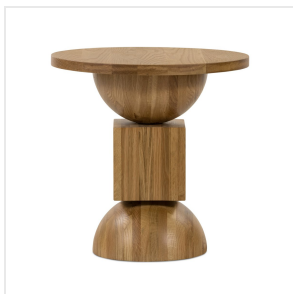

Talan End Table

Natural Oak • 225961-002

Overview

Details

Overall Dimensions

18.00"w x 18.00"d x 18.00"h

Colors

Natural Oak

Materials

Solid Oak

Weight

33.07 lb

Volume

7.06 cu ft

Ready for Immediate Shipment: 5

More Arriving Soon: No, please contact your sales support representative for additional availability