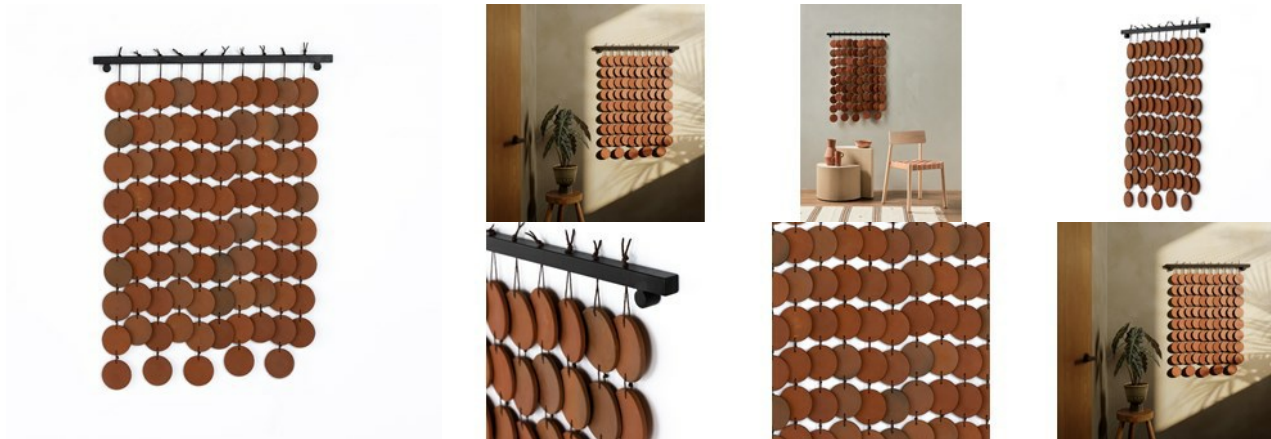

227432-002

Ceramic Wall Hanging-Terracotta

OVERVIEW

Shaped from traditional Talavera pottery, dozens of ceramic discs in a smooth terracotta finish dangle from this geometric accent piece adding texture and dimension to any wall or space.

Ready for Immediate Shipment: 23

More Arriving Soon: No, please contact your sales support representative for additional availability

PRODUCT DETAILS

SKU: 227432-002

Collection: Marlow

Weight: 25.71 lb

Colors: Terracotta, Brown Rope, Antique Brown

Materials: Terracotta, 50% Co, 50% Pa, Iron

Volume: 2.12 cu ft

Overall Dimensions: 30.00"w x 1.00"d x 40.00"h

COLLECTION OVERVIEW

From the Marlow Collection

Add a fun and fashion-forward pop of metal to the mix. Glam to eclectic, geometric to soft, these smart accent pieces are made from cast aluminum and forged iron, stone, marble and mirror. Mix and match vintage-inspired occasional tables and bar carts for flirty, flexible functionality that's geared for great entertaining.