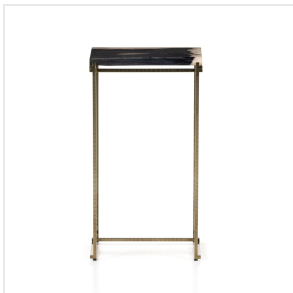

Ready for Immediate Shipment: 0

More Arriving Soon: Yes, 5 to 7 weeks

As of 8/23/2024