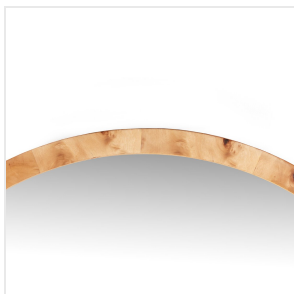

Ready for Immediate Shipment: 5

More Arriving Soon: Yes, Mid November 2024

As of 8/23/2024