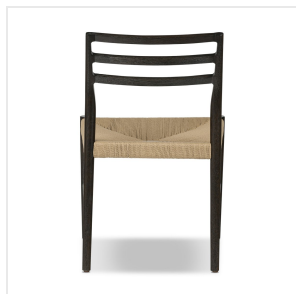

Volume

9.01 cu ft

Ready for Immediate Shipment: 148
More Arriving Soon: Yes, Mid June 2025
As of 1/3/2025