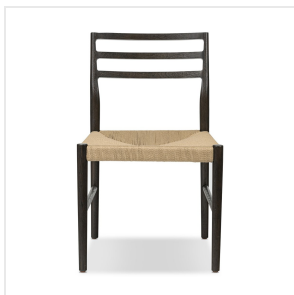

Volume

9.01 cu ft

Ready for Immediate Shipment: 148
More Arriving Soon: Yes, Mid June 2025
As of 1/3/2025