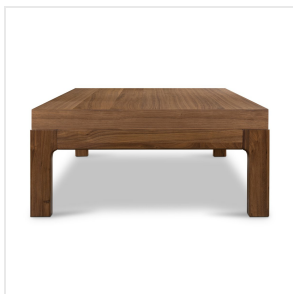

Ready for Immediate Shipment: 10

More Arriving Soon: Yes, 5 to 7 weeks

As of 8/22/2024