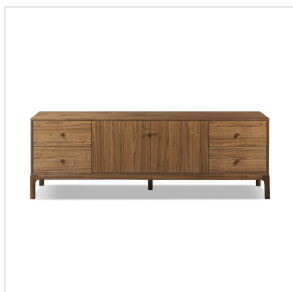

Ready for Immediate Shipment: 2

More Arriving Soon: Yes, Mid October 2024

As of 8/22/2024