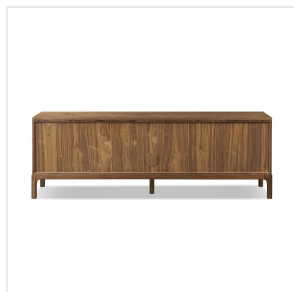

Ready for Immediate Shipment: 2

More Arriving Soon: Yes, Mid October 2024

As of 8/22/2024