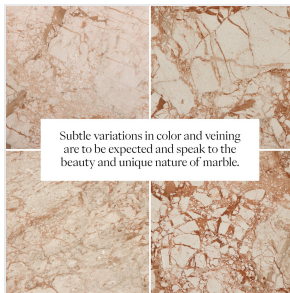

Ready for Immediate Shipment: 0

More Arriving Soon: Yes, 6 to 8 weeks

As of 8/23/2024