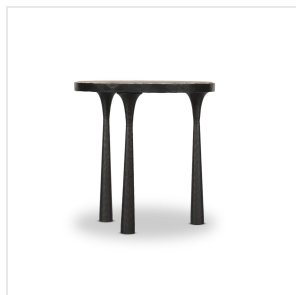

Volume

7.56 cu ft

Ready for Immediate Shipment: 0

More Arriving Soon: Yes, 6 to 8 weeks

As of 8/22/2024