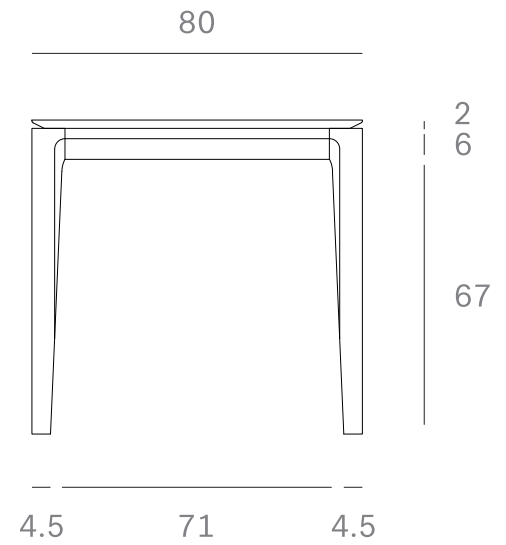

*Ethnicraft*

51495 - Oak Bok Dining Table - Dimensions (cm)

*Ethnicraft*

51495 - Oak Bok Dining Table - Dimensions (inches)

*Ethnicraft*

51496 - Oak Bok Dining Table - Dimensions (cm)

*Ethnicraft*

51496 - Oak Bok Dining Table - Dimensions (inches)

*Ethnicraft*

51497 - Oak Bok Dining Table - Dimensions (cm)

*Ethnicraft*

51497 - Oak Bok Dining Table - Dimensions (inches)

*Ethnicraft*

51498 - Oak Bok Dining Table - Dimensions (cm)

*Ethnicraft*

51498 - Oak Bok Dining Table - Dimensions (inches)

*Ethnicraft*

51499 - Oak Bok Dining Table - Dimensions (cm)

*Ethnicraft*

51499 - Oak Bok Dining Table - Dimensions (inches)

*Ethnicraft*

51500 - Oak Bok Dining Table - Dimensions (cm)

*Ethnicraft*

51500 - Oak Bok Dining Table - Dimensions (inches)

**Bok dining table - Dimensions (cm)**

*Ethnicraft*

**Bok dining table - Dimensions (inch)**