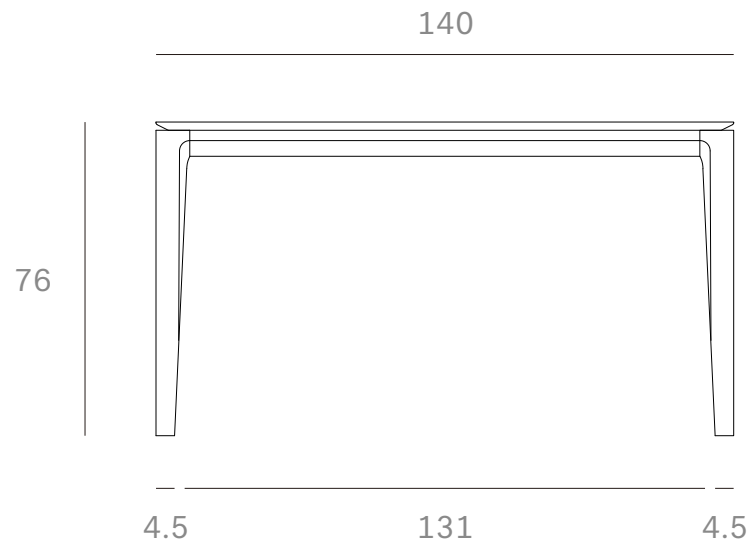

*Ethnicraft*

51495 - Oak Bok Dining Table - Dimensions (cm)

*Ethnicraft*

51495 - Oak Bok Dining Table - Dimensions (inches)

*Ethnicraft*

51496 - Oak Bok Dining Table - Dimensions (cm)

*Ethnicraft*

51496 - Oak Bok Dining Table - Dimensions (inches)

*Ethnicraft*

51497 - Oak Bok Dining Table - Dimensions (cm)

*Ethnicraft*

51497 - Oak Bok Dining Table - Dimensions (inches)

*Ethnicraft*

51498 - Oak Bok Dining Table - Dimensions (cm)

*Ethnicraft*

51498 - Oak Bok Dining Table - Dimensions (inches)

*Ethnicraft*

51499 - Oak Bok Dining Table - Dimensions (cm)

*Ethnicraft*

51499 - Oak Bok Dining Table - Dimensions (inches)

*Ethnicraft*

51500 - Oak Bok Dining Table - Dimensions (cm)

*Ethnicraft*

51500 - Oak Bok Dining Table - Dimensions (inches)

**Bok dining table - Dimensions (cm)**

*Ethnicraft*

**Bok dining table - Dimensions (inch)**