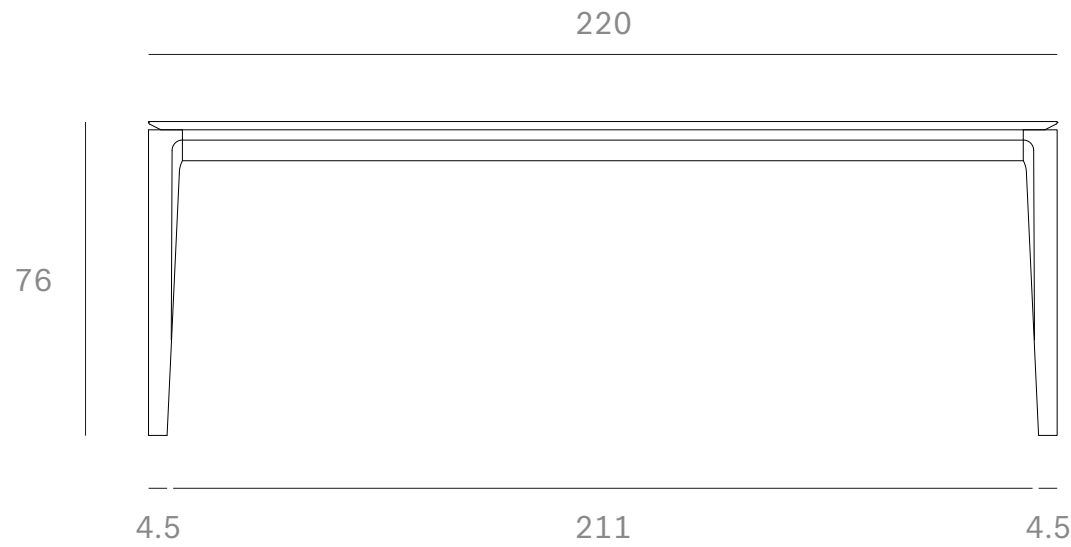

*Ethnicraft*

51495 - Oak Bok Dining Table - Dimensions (cm)

*Ethnicraft*

51495 - Oak Bok Dining Table - Dimensions (inches)

*Ethnicraft*

51496 - Oak Bok Dining Table - Dimensions (cm)

*Ethnicraft*

51496 - Oak Bok Dining Table - Dimensions (inches)

*Ethnicraft*

51497 - Oak Bok Dining Table - Dimensions (cm)

*Ethnicraft*

51497 - Oak Bok Dining Table - Dimensions (inches)

*Ethnicraft*

51498 - Oak Bok Dining Table - Dimensions (cm)

*Ethnicraft*

51498 - Oak Bok Dining Table - Dimensions (inches)

*Ethnicraft*

51499 - Oak Bok Dining Table - Dimensions (cm)

*Ethnicraft*

51499 - Oak Bok Dining Table - Dimensions (inches)

*Ethnicraft*

51500 - Oak Bok Dining Table - Dimensions (cm)

*Ethnicraft*

51500 - Oak Bok Dining Table - Dimensions (inches)

**Bok dining table - Dimensions (cm)**

*Ethnicraft*

**Bok dining table - Dimensions (inch)**