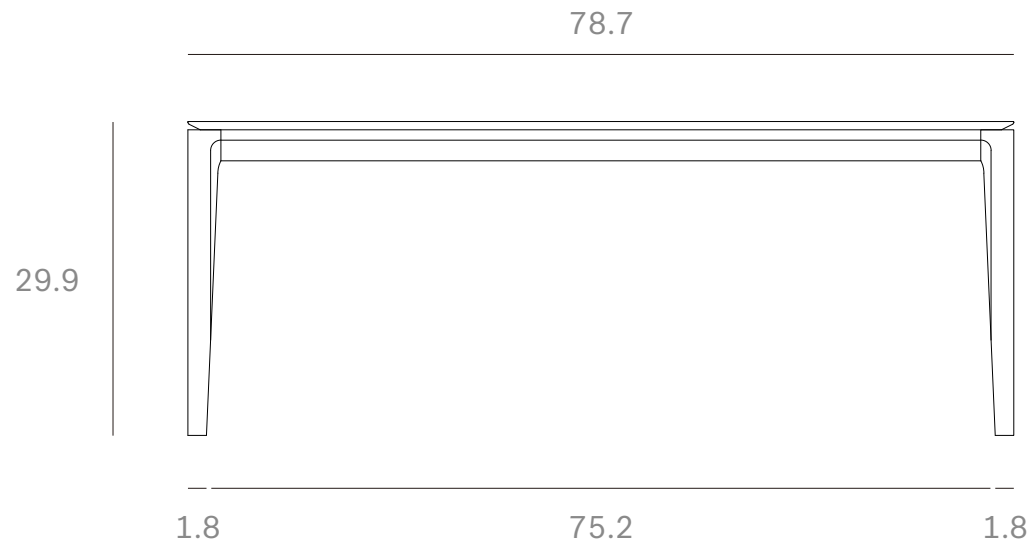

*Ethnicraft*

51495 - Oak Bok Dining Table - Dimensions (cm)

*Ethnicraft*

51495 - Oak Bok Dining Table - Dimensions (inches)

*Ethnicraft*

51496 - Oak Bok Dining Table - Dimensions (cm)

*Ethnicraft*

51496 - Oak Bok Dining Table - Dimensions (inches)

*Ethnicraft*

51497 - Oak Bok Dining Table - Dimensions (cm)

*Ethnicraft*

51497 - Oak Bok Dining Table - Dimensions (inches)

*Ethnicraft*

51498 - Oak Bok Dining Table - Dimensions (cm)

*Ethnicraft*

51498 - Oak Bok Dining Table - Dimensions (inches)

*Ethnicraft*

51499 - Oak Bok Dining Table - Dimensions (cm)

*Ethnicraft*

51499 - Oak Bok Dining Table - Dimensions (inches)

*Ethnicraft*

51500 - Oak Bok Dining Table - Dimensions (cm)

*Ethnicraft*

51500 - Oak Bok Dining Table - Dimensions (inches)

**Bok dining table - Dimensions (cm)**

*Ethnicraft*

**Bok dining table - Dimensions (inch)**