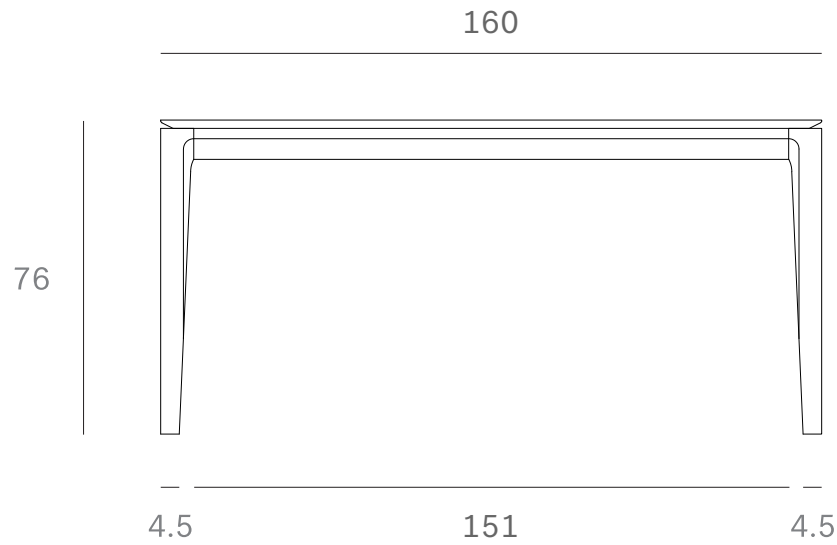

*Ethnicraft*

51495 - Oak Bok Dining Table - Dimensions (cm)

*Ethnicraft*

51495 - Oak Bok Dining Table - Dimensions (inches)

*Ethnicraft*

51496 - Oak Bok Dining Table - Dimensions (cm)

*Ethnicraft*

51496 - Oak Bok Dining Table - Dimensions (inches)

*Ethnicraft*

51497 - Oak Bok Dining Table - Dimensions (cm)

*Ethnicraft*

51497 - Oak Bok Dining Table - Dimensions (inches)

*Ethnicraft*

51498 - Oak Bok Dining Table - Dimensions (cm)

*Ethnicraft*

51498 - Oak Bok Dining Table - Dimensions (inches)

*Ethnicraft*

51499 - Oak Bok Dining Table - Dimensions (cm)

*Ethnicraft*

51499 - Oak Bok Dining Table - Dimensions (inches)

*Ethnicraft*

51500 - Oak Bok Dining Table - Dimensions (cm)

*Ethnicraft*

51500 - Oak Bok Dining Table - Dimensions (inches)

**Bok dining table - Dimensions (cm)**

*Ethnicraft*

**Bok dining table - Dimensions (inch)**