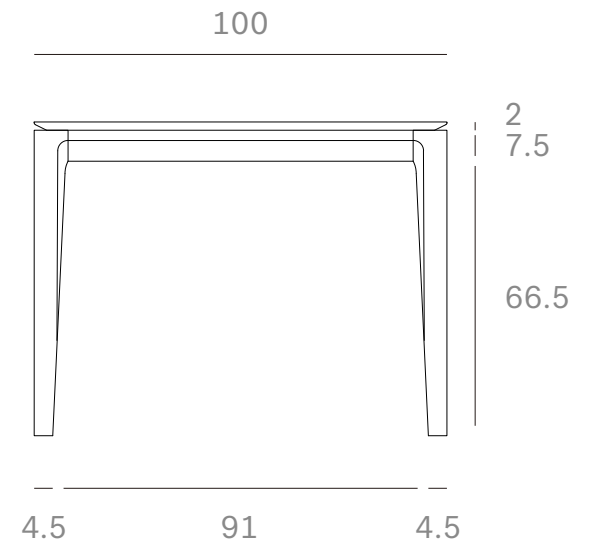

*Ethnicraft*

51495 - Oak Bok Dining Table - Dimensions (cm)

*Ethnicraft*

51495 - Oak Bok Dining Table - Dimensions (inches)

*Ethnicraft*

51496 - Oak Bok Dining Table - Dimensions (cm)

*Ethnicraft*

51496 - Oak Bok Dining Table - Dimensions (inches)

*Ethnicraft*

51497 - Oak Bok Dining Table - Dimensions (cm)

*Ethnicraft*

51497 - Oak Bok Dining Table - Dimensions (inches)

*Ethnicraft*

51498 - Oak Bok Dining Table - Dimensions (cm)

*Ethnicraft*

51498 - Oak Bok Dining Table - Dimensions (inches)

*Ethnicraft*

51499 - Oak Bok Dining Table - Dimensions (cm)

*Ethnicraft*

51499 - Oak Bok Dining Table - Dimensions (inches)

*Ethnicraft*

51500 - Oak Bok Dining Table - Dimensions (cm)

*Ethnicraft*

51500 - Oak Bok Dining Table - Dimensions (inches)

**Bok dining table - Dimensions (cm)**

*Ethnicraft*

**Bok dining table - Dimensions (inch)**