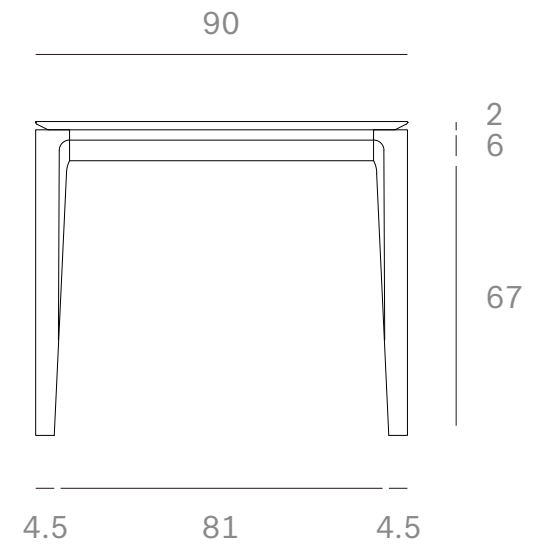

*Ethnicraft*

51495 - Oak Bok Dining Table - Dimensions (cm)

*Ethnicraft*

51495 - Oak Bok Dining Table - Dimensions (inches)

*Ethnicraft*

51496 - Oak Bok Dining Table - Dimensions (cm)

*Ethnicraft*

51496 - Oak Bok Dining Table - Dimensions (inches)

*Ethnicraft*

51497 - Oak Bok Dining Table - Dimensions (cm)

*Ethnicraft*

51497 - Oak Bok Dining Table - Dimensions (inches)

*Ethnicraft*

51498 - Oak Bok Dining Table - Dimensions (cm)

*Ethnicraft*

51498 - Oak Bok Dining Table - Dimensions (inches)

*Ethnicraft*

51499 - Oak Bok Dining Table - Dimensions (cm)

*Ethnicraft*

51499 - Oak Bok Dining Table - Dimensions (inches)

*Ethnicraft*

51500 - Oak Bok Dining Table - Dimensions (cm)

*Ethnicraft*

51500 - Oak Bok Dining Table - Dimensions (inches)

**Bok dining table - Dimensions (cm)**

*Ethnicraft*

**Bok dining table - Dimensions (inch)**