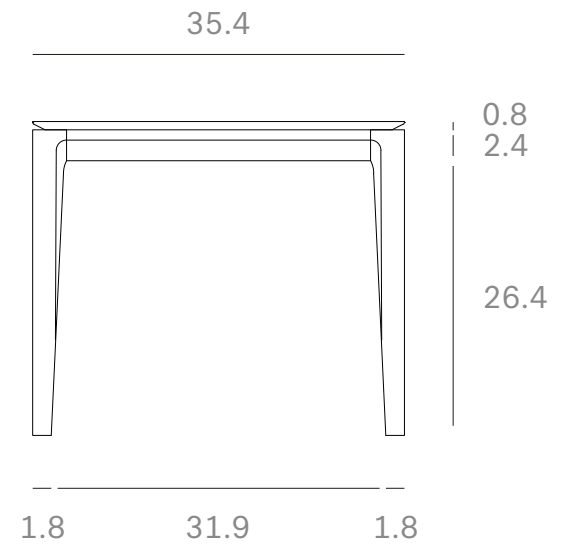

*Ethnicraft*

51495 - Oak Bok Dining Table - Dimensions (cm)

*Ethnicraft*

51495 - Oak Bok Dining Table - Dimensions (inches)

*Ethnicraft*

51496 - Oak Bok Dining Table - Dimensions (cm)

*Ethnicraft*

51496 - Oak Bok Dining Table - Dimensions (inches)

*Ethnicraft*

51497 - Oak Bok Dining Table - Dimensions (cm)

*Ethnicraft*

51497 - Oak Bok Dining Table - Dimensions (inches)

*Ethnicraft*

51498 - Oak Bok Dining Table - Dimensions (cm)

*Ethnicraft*

51498 - Oak Bok Dining Table - Dimensions (inches)

*Ethnicraft*

51499 - Oak Bok Dining Table - Dimensions (cm)

*Ethnicraft*

51499 - Oak Bok Dining Table - Dimensions (inches)

*Ethnicraft*

51500 - Oak Bok Dining Table - Dimensions (cm)

*Ethnicraft*

51500 - Oak Bok Dining Table - Dimensions (inches)

**Bok dining table - Dimensions (cm)**

*Ethnicraft*

**Bok dining table - Dimensions (inch)**