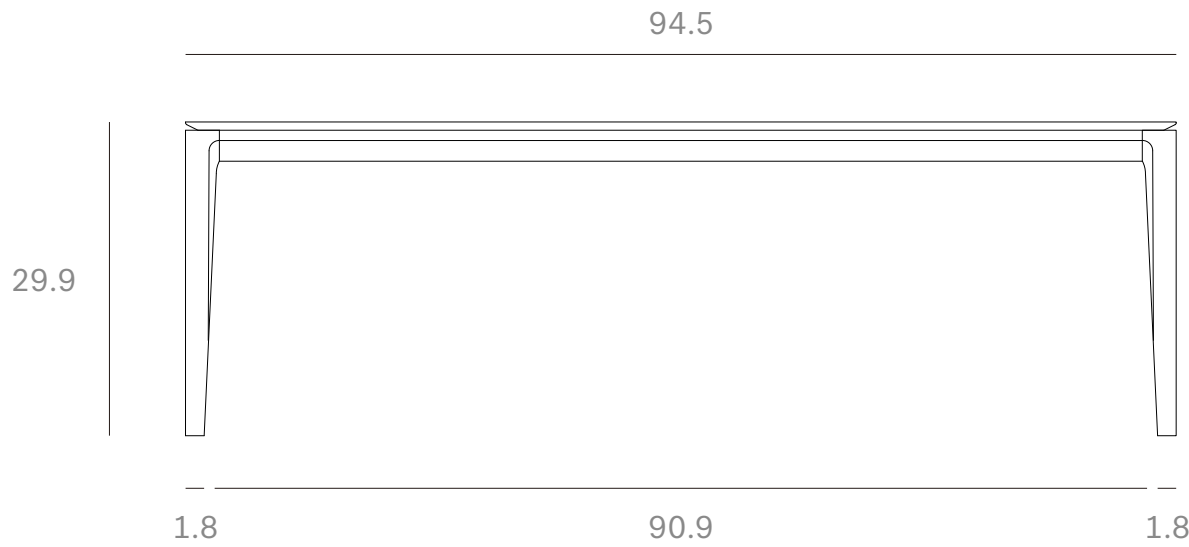

*Ethnicraft*

51495 - Oak Bok Dining Table - Dimensions (cm)

*Ethnicraft*

51495 - Oak Bok Dining Table - Dimensions (inches)

*Ethnicraft*

51496 - Oak Bok Dining Table - Dimensions (cm)

*Ethnicraft*

51496 - Oak Bok Dining Table - Dimensions (inches)

*Ethnicraft*

51497 - Oak Bok Dining Table - Dimensions (cm)

*Ethnicraft*

51497 - Oak Bok Dining Table - Dimensions (inches)

*Ethnicraft*

51498 - Oak Bok Dining Table - Dimensions (cm)

*Ethnicraft*

51498 - Oak Bok Dining Table - Dimensions (inches)

*Ethnicraft*

51499 - Oak Bok Dining Table - Dimensions (cm)

*Ethnicraft*

51499 - Oak Bok Dining Table - Dimensions (inches)

*Ethnicraft*

51500 - Oak Bok Dining Table - Dimensions (cm)

*Ethnicraft*

51500 - Oak Bok Dining Table - Dimensions (inches)

**Bok dining table - Dimensions (cm)**

*Ethnicraft*

**Bok dining table - Dimensions (inch)**