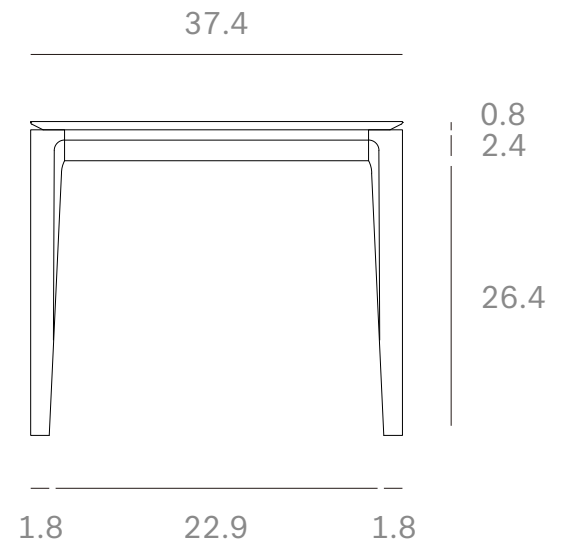

*Ethnicraft*

51495 - Oak Bok Dining Table - Dimensions (cm)

*Ethnicraft*

51495 - Oak Bok Dining Table - Dimensions (inches)

*Ethnicraft*

51496 - Oak Bok Dining Table - Dimensions (cm)

*Ethnicraft*

51496 - Oak Bok Dining Table - Dimensions (inches)

*Ethnicraft*

51497 - Oak Bok Dining Table - Dimensions (cm)

*Ethnicraft*

51497 - Oak Bok Dining Table - Dimensions (inches)

*Ethnicraft*

51498 - Oak Bok Dining Table - Dimensions (cm)

*Ethnicraft*

51498 - Oak Bok Dining Table - Dimensions (inches)

*Ethnicraft*

51499 - Oak Bok Dining Table - Dimensions (cm)

*Ethnicraft*

51499 - Oak Bok Dining Table - Dimensions (inches)

*Ethnicraft*

51500 - Oak Bok Dining Table - Dimensions (cm)

*Ethnicraft*

51500 - Oak Bok Dining Table - Dimensions (inches)

**Bok dining table - Dimensions (cm)**

*Ethnicraft*

**Bok dining table - Dimensions (inch)**