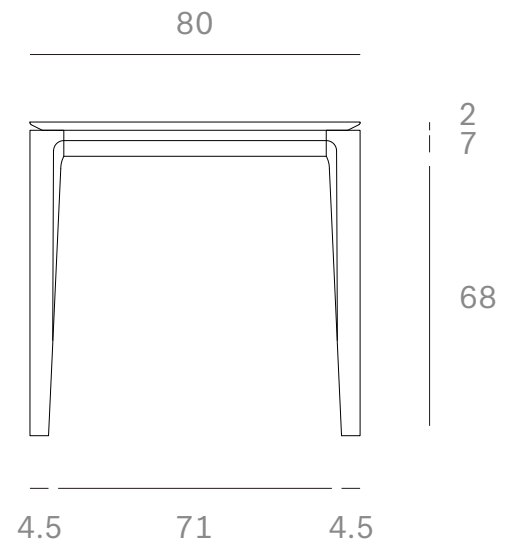

*Ethnicraft*

51495 - Oak Bok Dining Table - Dimensions (cm)

*Ethnicraft*

51495 - Oak Bok Dining Table - Dimensions (inches)

*Ethnicraft*

51496 - Oak Bok Dining Table - Dimensions (cm)

*Ethnicraft*

51496 - Oak Bok Dining Table - Dimensions (inches)

*Ethnicraft*

51497 - Oak Bok Dining Table - Dimensions (cm)

*Ethnicraft*

51497 - Oak Bok Dining Table - Dimensions (inches)

*Ethnicraft*

51498 - Oak Bok Dining Table - Dimensions (cm)

*Ethnicraft*

51498 - Oak Bok Dining Table - Dimensions (inches)

*Ethnicraft*

51499 - Oak Bok Dining Table - Dimensions (cm)

*Ethnicraft*

51499 - Oak Bok Dining Table - Dimensions (inches)

*Ethnicraft*

51500 - Oak Bok Dining Table - Dimensions (cm)

*Ethnicraft*

51500 - Oak Bok Dining Table - Dimensions (inches)

**Bok dining table - Dimensions (cm)**

*Ethnicraft*

**Bok dining table - Dimensions (inch)**