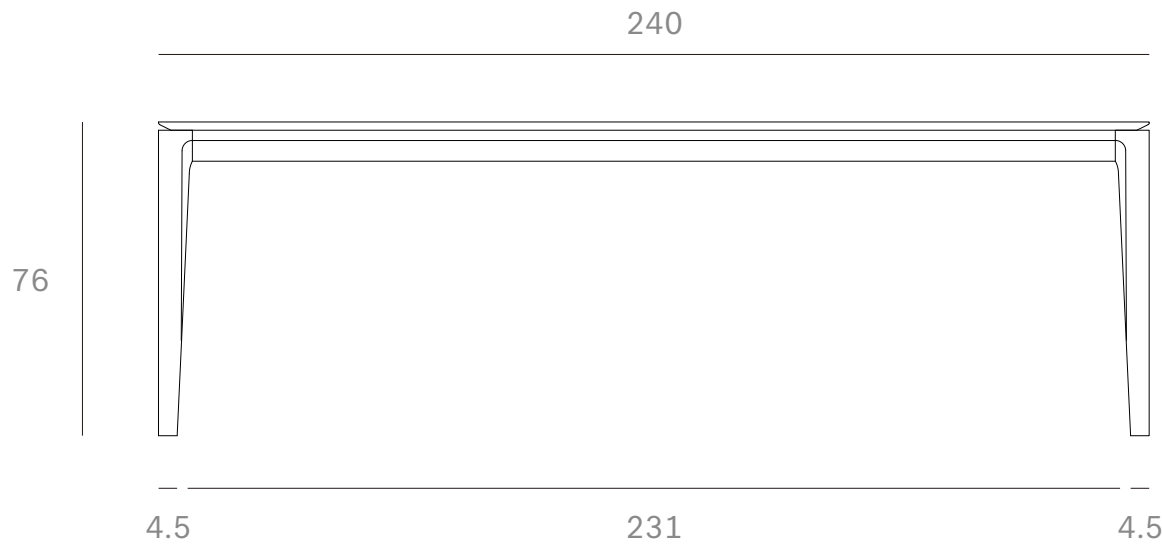

*Ethnicraft*

51495 - Oak Bok Dining Table - Dimensions (cm)

*Ethnicraft*

51495 - Oak Bok Dining Table - Dimensions (inches)

*Ethnicraft*

51496 - Oak Bok Dining Table - Dimensions (cm)

*Ethnicraft*

51496 - Oak Bok Dining Table - Dimensions (inches)

*Ethnicraft*

51497 - Oak Bok Dining Table - Dimensions (cm)

*Ethnicraft*

51497 - Oak Bok Dining Table - Dimensions (inches)

*Ethnicraft*

51498 - Oak Bok Dining Table - Dimensions (cm)

*Ethnicraft*

51498 - Oak Bok Dining Table - Dimensions (inches)

*Ethnicraft*

51499 - Oak Bok Dining Table - Dimensions (cm)

*Ethnicraft*

51499 - Oak Bok Dining Table - Dimensions (inches)

*Ethnicraft*

51500 - Oak Bok Dining Table - Dimensions (cm)

*Ethnicraft*

51500 - Oak Bok Dining Table - Dimensions (inches)

**Bok dining table - Dimensions (cm)**

*Ethnicraft*

**Bok dining table - Dimensions (inch)**