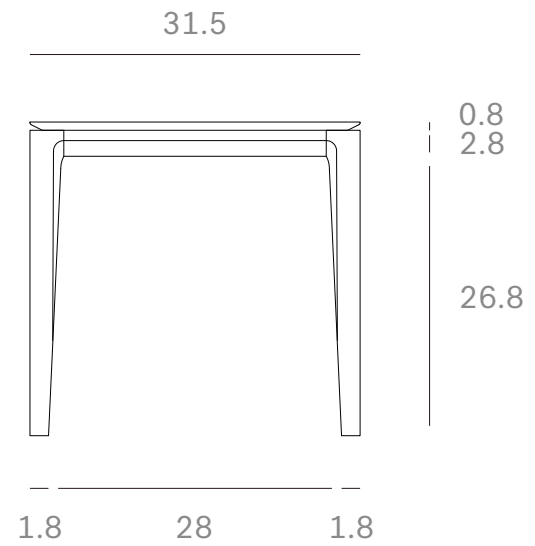

*Ethnicraft*

51495 - Oak Bok Dining Table - Dimensions (cm)

*Ethnicraft*

51495 - Oak Bok Dining Table - Dimensions (inches)

*Ethnicraft*

51496 - Oak Bok Dining Table - Dimensions (cm)

*Ethnicraft*

51496 - Oak Bok Dining Table - Dimensions (inches)

*Ethnicraft*

51497 - Oak Bok Dining Table - Dimensions (cm)

*Ethnicraft*

51497 - Oak Bok Dining Table - Dimensions (inches)

*Ethnicraft*

51498 - Oak Bok Dining Table - Dimensions (cm)

*Ethnicraft*

51498 - Oak Bok Dining Table - Dimensions (inches)

*Ethnicraft*

51499 - Oak Bok Dining Table - Dimensions (cm)

*Ethnicraft*

51499 - Oak Bok Dining Table - Dimensions (inches)

*Ethnicraft*

51500 - Oak Bok Dining Table - Dimensions (cm)

*Ethnicraft*

51500 - Oak Bok Dining Table - Dimensions (inches)

**Bok dining table - Dimensions (cm)**

*Ethnicraft*

**Bok dining table - Dimensions (inch)**