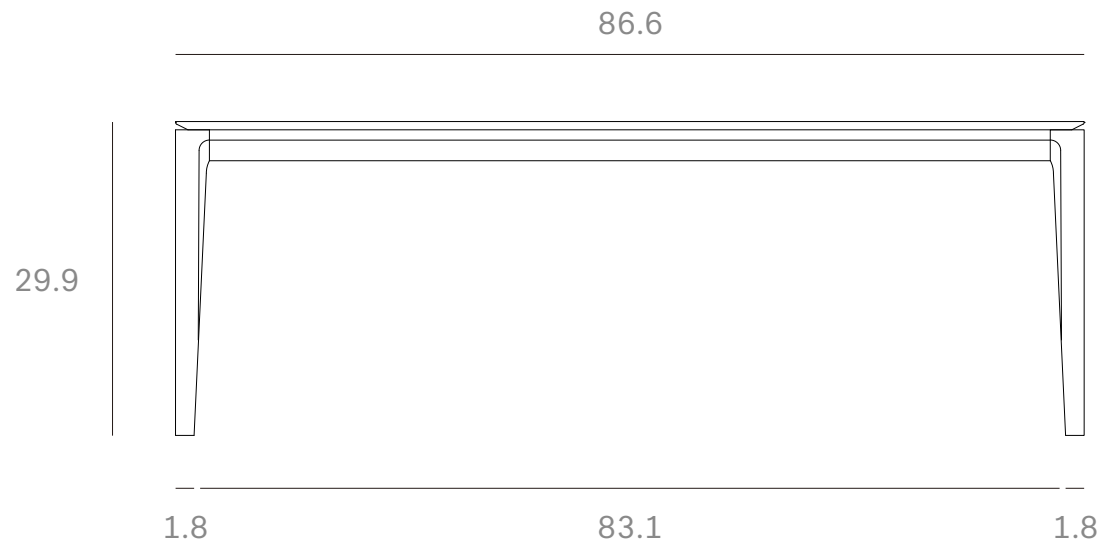

*Ethnicraft*

51495 - Oak Bok Dining Table - Dimensions (cm)

*Ethnicraft*

51495 - Oak Bok Dining Table - Dimensions (inches)

*Ethnicraft*

51496 - Oak Bok Dining Table - Dimensions (cm)

*Ethnicraft*

51496 - Oak Bok Dining Table - Dimensions (inches)

*Ethnicraft*

51497 - Oak Bok Dining Table - Dimensions (cm)

*Ethnicraft*

51497 - Oak Bok Dining Table - Dimensions (inches)

*Ethnicraft*

51498 - Oak Bok Dining Table - Dimensions (cm)

*Ethnicraft*

51498 - Oak Bok Dining Table - Dimensions (inches)

*Ethnicraft*

51499 - Oak Bok Dining Table - Dimensions (cm)

*Ethnicraft*

51499 - Oak Bok Dining Table - Dimensions (inches)

*Ethnicraft*

51500 - Oak Bok Dining Table - Dimensions (cm)

*Ethnicraft*

51500 - Oak Bok Dining Table - Dimensions (inches)

**Bok dining table - Dimensions (cm)**

*Ethnicraft*

**Bok dining table - Dimensions (inch)**