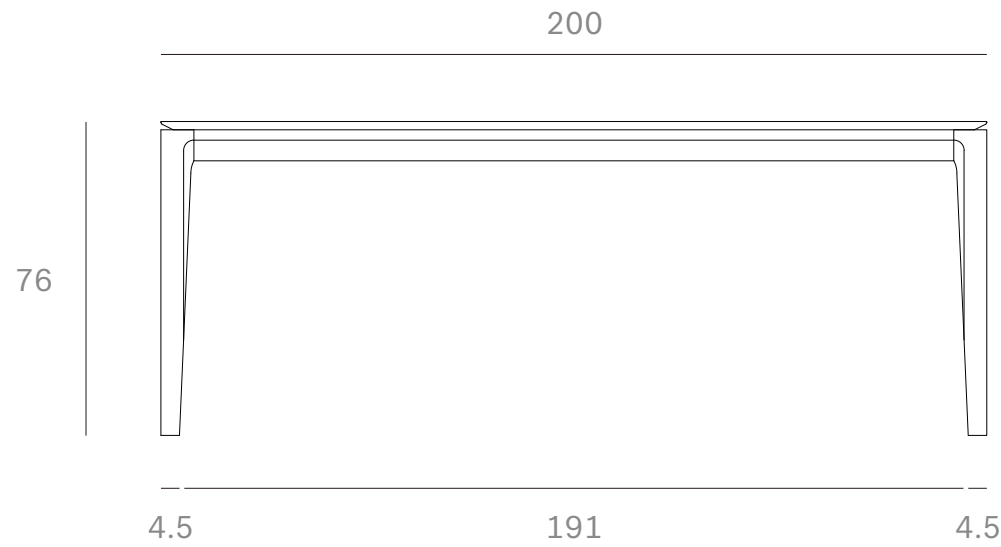

*Ethnicraft*

51495 - Oak Bok Dining Table - Dimensions (cm)

*Ethnicraft*

51495 - Oak Bok Dining Table - Dimensions (inches)

*Ethnicraft*

51496 - Oak Bok Dining Table - Dimensions (cm)

*Ethnicraft*

51496 - Oak Bok Dining Table - Dimensions (inches)

*Ethnicraft*

51497 - Oak Bok Dining Table - Dimensions (cm)

*Ethnicraft*

51497 - Oak Bok Dining Table - Dimensions (inches)

*Ethnicraft*

51498 - Oak Bok Dining Table - Dimensions (cm)

*Ethnicraft*

51498 - Oak Bok Dining Table - Dimensions (inches)

*Ethnicraft*

51499 - Oak Bok Dining Table - Dimensions (cm)

*Ethnicraft*

51499 - Oak Bok Dining Table - Dimensions (inches)

*Ethnicraft*

51500 - Oak Bok Dining Table - Dimensions (cm)

*Ethnicraft*

51500 - Oak Bok Dining Table - Dimensions (inches)

**Bok dining table - Dimensions (cm)**

*Ethnicraft*

**Bok dining table - Dimensions (inch)**