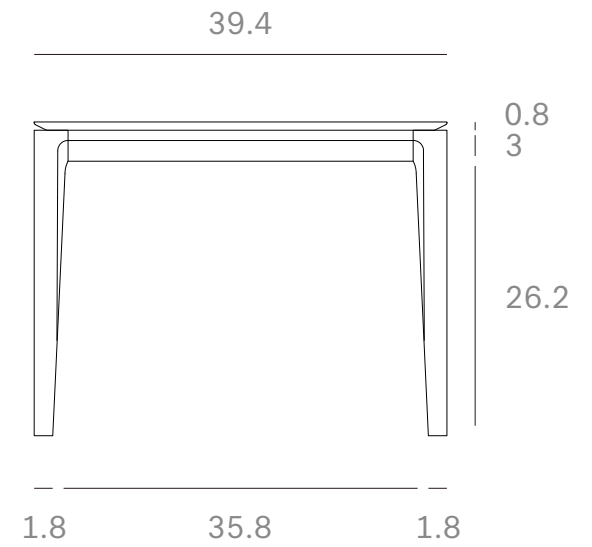

*Ethnicraft*

51495 - Oak Bok Dining Table - Dimensions (cm)

*Ethnicraft*

51495 - Oak Bok Dining Table - Dimensions (inches)

*Ethnicraft*

51496 - Oak Bok Dining Table - Dimensions (cm)

*Ethnicraft*

51496 - Oak Bok Dining Table - Dimensions (inches)

*Ethnicraft*

51497 - Oak Bok Dining Table - Dimensions (cm)

*Ethnicraft*

51497 - Oak Bok Dining Table - Dimensions (inches)

*Ethnicraft*

51498 - Oak Bok Dining Table - Dimensions (cm)

*Ethnicraft*

51498 - Oak Bok Dining Table - Dimensions (inches)

*Ethnicraft*

51499 - Oak Bok Dining Table - Dimensions (cm)

*Ethnicraft*

51499 - Oak Bok Dining Table - Dimensions (inches)

*Ethnicraft*

51500 - Oak Bok Dining Table - Dimensions (cm)

*Ethnicraft*

51500 - Oak Bok Dining Table - Dimensions (inches)

**Bok dining table - Dimensions (cm)**

*Ethnicraft*

**Bok dining table - Dimensions (inch)**