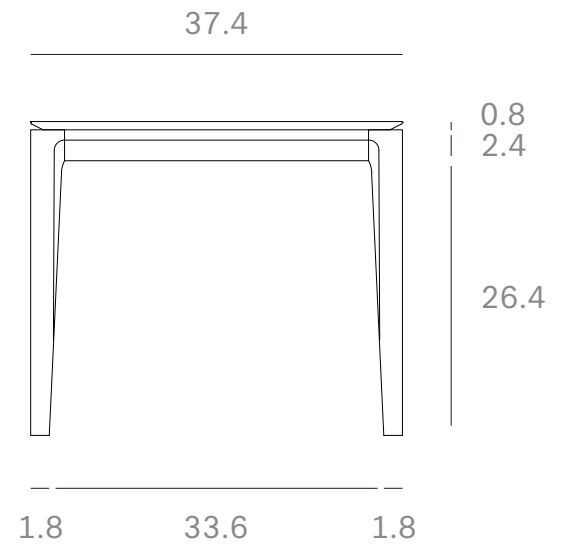

*Ethnicraft*

51495 - Oak Bok Dining Table - Dimensions (cm)

*Ethnicraft*

51495 - Oak Bok Dining Table - Dimensions (inches)

*Ethnicraft*

51496 - Oak Bok Dining Table - Dimensions (cm)

*Ethnicraft*

51496 - Oak Bok Dining Table - Dimensions (inches)

*Ethnicraft*

51497 - Oak Bok Dining Table - Dimensions (cm)

*Ethnicraft*

51497 - Oak Bok Dining Table - Dimensions (inches)

*Ethnicraft*

51498 - Oak Bok Dining Table - Dimensions (cm)

*Ethnicraft*

51498 - Oak Bok Dining Table - Dimensions (inches)

*Ethnicraft*

51499 - Oak Bok Dining Table - Dimensions (cm)

*Ethnicraft*

51499 - Oak Bok Dining Table - Dimensions (inches)

*Ethnicraft*

51500 - Oak Bok Dining Table - Dimensions (cm)

*Ethnicraft*

51500 - Oak Bok Dining Table - Dimensions (inches)

**Bok dining table - Dimensions (cm)**

*Ethnicraft*

**Bok dining table - Dimensions (inch)**