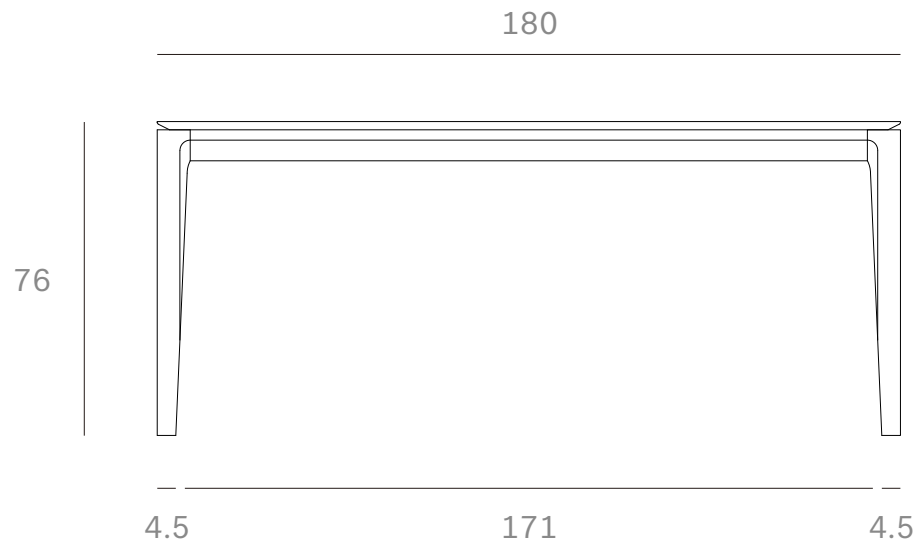

*Ethnicraft*

51495 - Oak Bok Dining Table - Dimensions (cm)

*Ethnicraft*

51495 - Oak Bok Dining Table - Dimensions (inches)

*Ethnicraft*

51496 - Oak Bok Dining Table - Dimensions (cm)

*Ethnicraft*

51496 - Oak Bok Dining Table - Dimensions (inches)

*Ethnicraft*

51497 - Oak Bok Dining Table - Dimensions (cm)

*Ethnicraft*

51497 - Oak Bok Dining Table - Dimensions (inches)

*Ethnicraft*

51498 - Oak Bok Dining Table - Dimensions (cm)

*Ethnicraft*

51498 - Oak Bok Dining Table - Dimensions (inches)

*Ethnicraft*

51499 - Oak Bok Dining Table - Dimensions (cm)

*Ethnicraft*

51499 - Oak Bok Dining Table - Dimensions (inches)

*Ethnicraft*

51500 - Oak Bok Dining Table - Dimensions (cm)

*Ethnicraft*

51500 - Oak Bok Dining Table - Dimensions (inches)

**Bok dining table - Dimensions (cm)**

*Ethnicraft*

**Bok dining table - Dimensions (inch)**