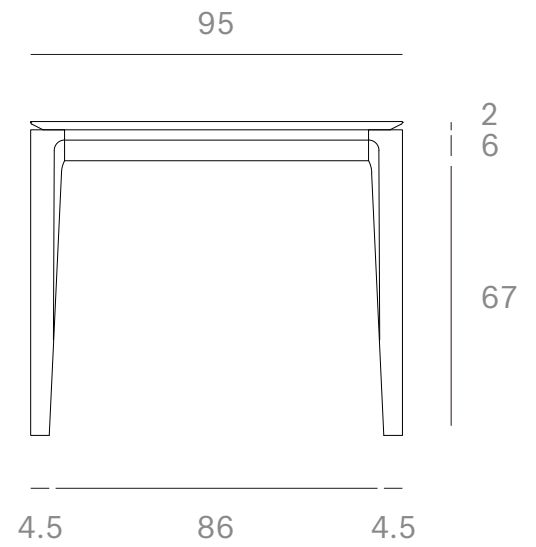

*Ethnicraft*

51495 - Oak Bok Dining Table - Dimensions (cm)

*Ethnicraft*

51495 - Oak Bok Dining Table - Dimensions (inches)

*Ethnicraft*

51496 - Oak Bok Dining Table - Dimensions (cm)

*Ethnicraft*

51496 - Oak Bok Dining Table - Dimensions (inches)

*Ethnicraft*

51497 - Oak Bok Dining Table - Dimensions (cm)

*Ethnicraft*

51497 - Oak Bok Dining Table - Dimensions (inches)

*Ethnicraft*

51498 - Oak Bok Dining Table - Dimensions (cm)

*Ethnicraft*

51498 - Oak Bok Dining Table - Dimensions (inches)

*Ethnicraft*

51499 - Oak Bok Dining Table - Dimensions (cm)

*Ethnicraft*

51499 - Oak Bok Dining Table - Dimensions (inches)

*Ethnicraft*

51500 - Oak Bok Dining Table - Dimensions (cm)

*Ethnicraft*

51500 - Oak Bok Dining Table - Dimensions (inches)

**Bok dining table - Dimensions (cm)**

*Ethnicraft*

**Bok dining table - Dimensions (inch)**