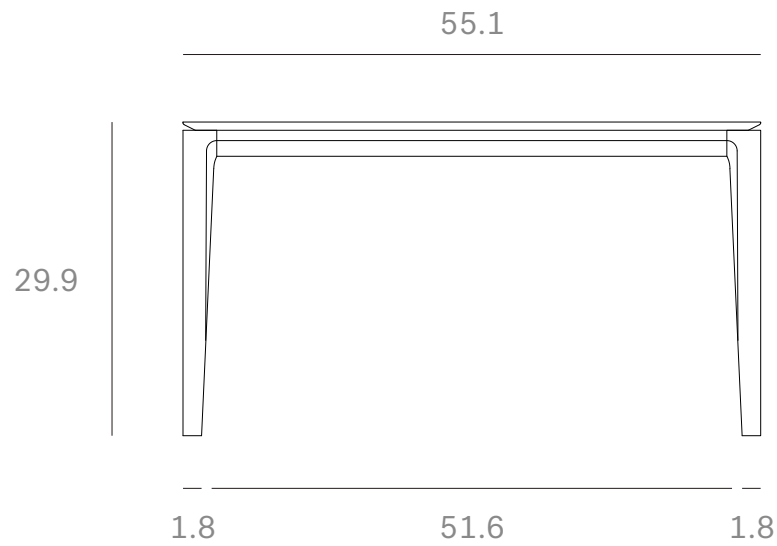

*Ethnicraft*

51495 - Oak Bok Dining Table - Dimensions (cm)

*Ethnicraft*

51495 - Oak Bok Dining Table - Dimensions (inches)

*Ethnicraft*

51496 - Oak Bok Dining Table - Dimensions (cm)

*Ethnicraft*

51496 - Oak Bok Dining Table - Dimensions (inches)

*Ethnicraft*

51497 - Oak Bok Dining Table - Dimensions (cm)

*Ethnicraft*

51497 - Oak Bok Dining Table - Dimensions (inches)

*Ethnicraft*

51498 - Oak Bok Dining Table - Dimensions (cm)

*Ethnicraft*

51498 - Oak Bok Dining Table - Dimensions (inches)

*Ethnicraft*

51499 - Oak Bok Dining Table - Dimensions (cm)

*Ethnicraft*

51499 - Oak Bok Dining Table - Dimensions (inches)

*Ethnicraft*

51500 - Oak Bok Dining Table - Dimensions (cm)

*Ethnicraft*

51500 - Oak Bok Dining Table - Dimensions (inches)

**Bok dining table - Dimensions (cm)**

*Ethnicraft*

**Bok dining table - Dimensions (inch)**