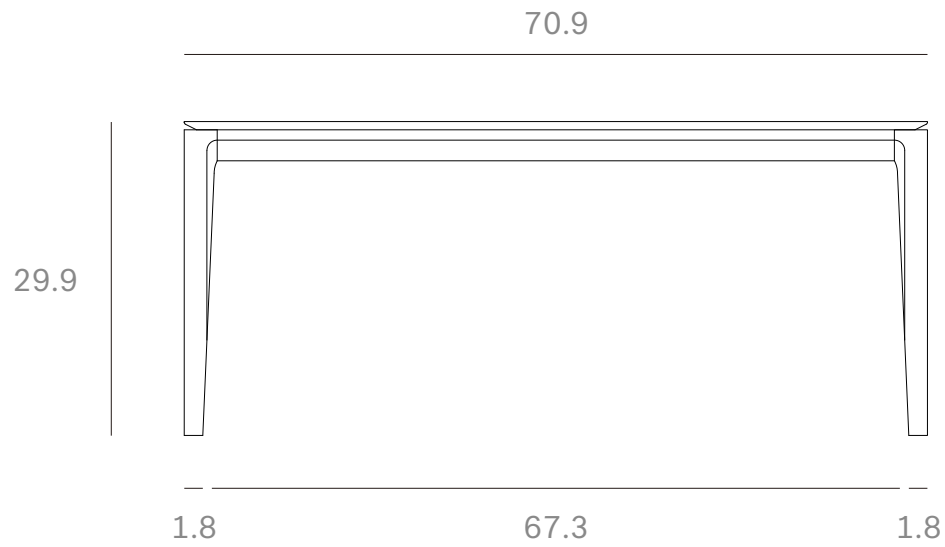

*Ethnicraft*

51495 - Oak Bok Dining Table - Dimensions (cm)

*Ethnicraft*

51495 - Oak Bok Dining Table - Dimensions (inches)

*Ethnicraft*

51496 - Oak Bok Dining Table - Dimensions (cm)

*Ethnicraft*

51496 - Oak Bok Dining Table - Dimensions (inches)

*Ethnicraft*

51497 - Oak Bok Dining Table - Dimensions (cm)

*Ethnicraft*

51497 - Oak Bok Dining Table - Dimensions (inches)

*Ethnicraft*

51498 - Oak Bok Dining Table - Dimensions (cm)

*Ethnicraft*

51498 - Oak Bok Dining Table - Dimensions (inches)

*Ethnicraft*

51499 - Oak Bok Dining Table - Dimensions (cm)

*Ethnicraft*

51499 - Oak Bok Dining Table - Dimensions (inches)

*Ethnicraft*

51500 - Oak Bok Dining Table - Dimensions (cm)

*Ethnicraft*

51500 - Oak Bok Dining Table - Dimensions (inches)

**Bok dining table - Dimensions (cm)**

*Ethnicraft*

**Bok dining table - Dimensions (inch)**