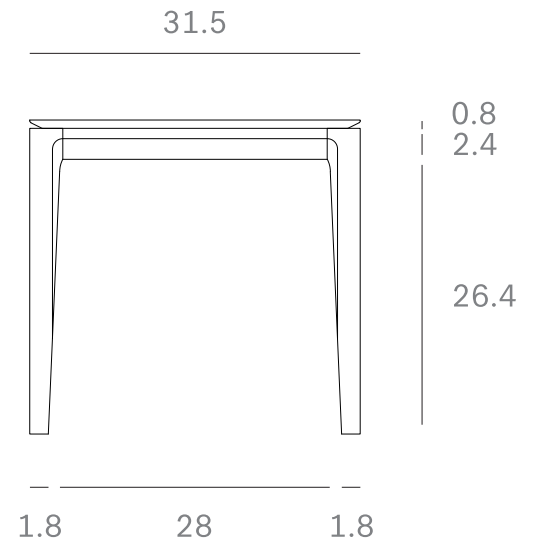

*Ethnicraft*

51495 - Oak Bok Dining Table - Dimensions (cm)

*Ethnicraft*

51495 - Oak Bok Dining Table - Dimensions (inches)

*Ethnicraft*

51496 - Oak Bok Dining Table - Dimensions (cm)

*Ethnicraft*

51496 - Oak Bok Dining Table - Dimensions (inches)

*Ethnicraft*

51497 - Oak Bok Dining Table - Dimensions (cm)

*Ethnicraft*

51497 - Oak Bok Dining Table - Dimensions (inches)

*Ethnicraft*

51498 - Oak Bok Dining Table - Dimensions (cm)

*Ethnicraft*

51498 - Oak Bok Dining Table - Dimensions (inches)

*Ethnicraft*

51499 - Oak Bok Dining Table - Dimensions (cm)

*Ethnicraft*

51499 - Oak Bok Dining Table - Dimensions (inches)

*Ethnicraft*

51500 - Oak Bok Dining Table - Dimensions (cm)

*Ethnicraft*

51500 - Oak Bok Dining Table - Dimensions (inches)

**Bok dining table - Dimensions (cm)**

*Ethnicraft*

**Bok dining table - Dimensions (inch)**