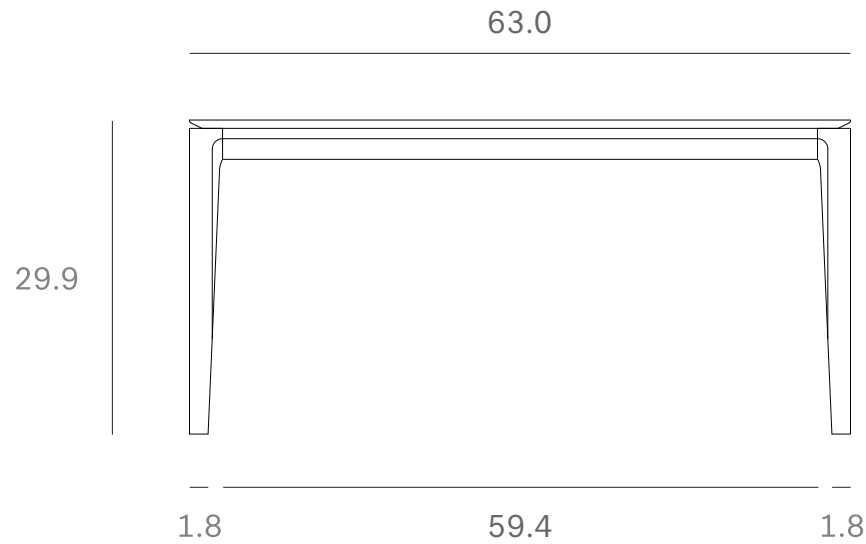

*Ethnicraft*

51495 - Oak Bok Dining Table - Dimensions (cm)

*Ethnicraft*

51495 - Oak Bok Dining Table - Dimensions (inches)

*Ethnicraft*

51496 - Oak Bok Dining Table - Dimensions (cm)

*Ethnicraft*

51496 - Oak Bok Dining Table - Dimensions (inches)

*Ethnicraft*

51497 - Oak Bok Dining Table - Dimensions (cm)

*Ethnicraft*

51497 - Oak Bok Dining Table - Dimensions (inches)

*Ethnicraft*

51498 - Oak Bok Dining Table - Dimensions (cm)

*Ethnicraft*

51498 - Oak Bok Dining Table - Dimensions (inches)

*Ethnicraft*

51499 - Oak Bok Dining Table - Dimensions (cm)

*Ethnicraft*

51499 - Oak Bok Dining Table - Dimensions (inches)

*Ethnicraft*

51500 - Oak Bok Dining Table - Dimensions (cm)

*Ethnicraft*

51500 - Oak Bok Dining Table - Dimensions (inches)

**Bok dining table - Dimensions (cm)**

*Ethnicraft*

**Bok dining table - Dimensions (inch)**