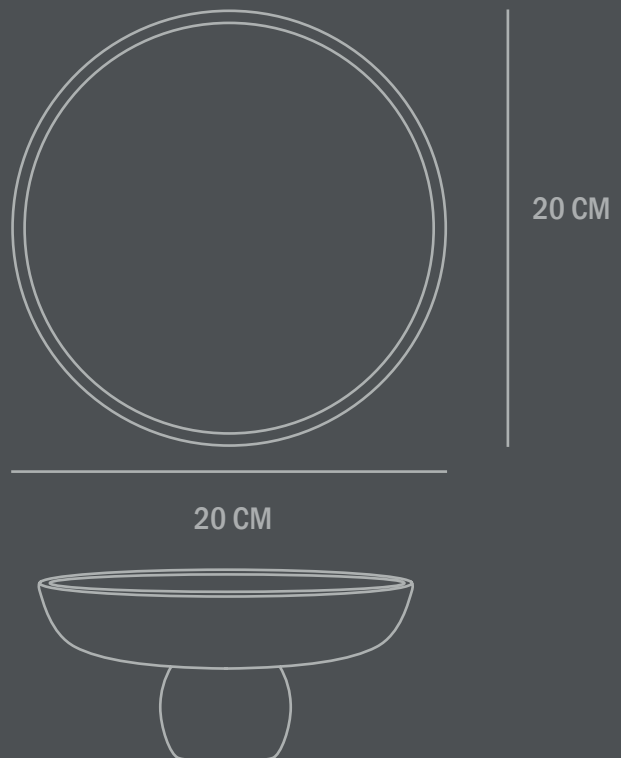

## BABURU BOWL MINI

Balancing on top of a small bubble, the Baburu Bowl is a sculptural take on a traditional Japanese bowl design. Baburu, the Japanese name for bubble, comes in three different sizes, and can be used for both storage or stand alone as an artistic object to elevate a space.

Dimensions: L20 / W20 / H10 CM

Country of origin: CN

Product weight: 0,60 Kgs

Packaging:  
Dimensions: L25 / W24,5 / H16,5 CM  
Total weight incl. product: 0,90 Kgs  
Number of parcels: 1  
Material: Brown cardboard

Dimensions: L30 / W30 / H15 CM

Country of origin: CN

Product weight: 1,50 Kgs

Packaging:  
Dimensions: L37 / W22 / H37 CM  
Total weight incl. product: 2,50 Kgs  
Number of parcels: 1  
Material: Brown cardboard

Dimensions: L43 / W43 / H18 CM

Country of origin: CN

Product weight: 3,50 Kgs

Packaging:  
Dimensions: L50,5 / W27,5 / H50,5 CM  
Total weight incl. product: 5,00 Kgs  
Number of parcels: 1  
Material: Brown cardboard