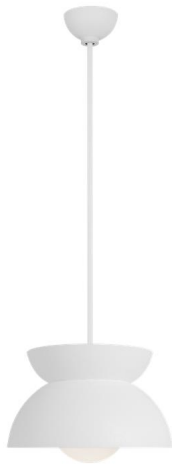

VISUAL COMFORT & Co.

LXP1001CPST: Medium Pendant

Collection: Beaunay

UPC #: 014817631272

Finish: Cast Plaster (CPST)

Dimensions:

Diameter: 15.0"
Width: 15.0"
Height: 12.0"
Weight: 8.4 lbs.
Wire: 180" (color;White)
Mounting Proc.: Screw Collar - Stem
Connection: Mounted To Box

Bulbs:

1 - Medium A19 40.0w Max. 120v Not included

Features:

- This product may be mounted on a sloped ceiling
- Meets Title 24 energy efficiency standards
- Title 24 compliant if used with Joint Appendix (JA8) approved light bulbs listed in the California Energy Commission Appliance database.

Material List:

1 Body - Steel - Cast Plaster
4 12" Stem - Steel - Cast Plaster
1 6" Stem - Steel - Cast Plaster

Safety Listing:

Safety Listed for Damp Locations

Instruction Sheets:

English (LXP1001)
Trilingual (English, Spanish, and French) (BEAUNAY_PEND)

Shade / Glass / Diffuser Details:

Part	Material	Finish	Quantity	Item Number	Length	Width	Height	Diameter	Fitter Diameter	Shade Top Length	Shade Top Width	Shade Top Diameter
Shade	Glass	Milk	1				6.5	7.0				
Shade	Steel	Cast Plaster	1				10.12	15.0				

Backplate / Canopy Details:

Type	Height / Length	Width	Depth	Diameter	Outlet Box Up	Outlet Box Down
Canopy	2.38			5.0		

Shipping Information:

Package Type	Product #	Quantity	UPC	Length	Width	Height	Cube	Weight	Fr. Class	UPS Ship
Individual	LXP1001CPST	1	014817631272							No