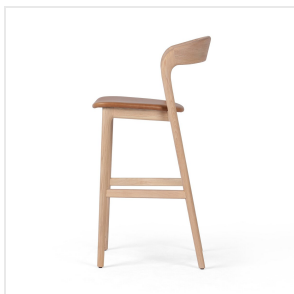

Amare Bar + Counter Stool

Sonoma Butterscotch • 236401-001

Overview

Modern monochrome, perfectly sized for the bar. Inspired by simple Scandinavian styling, solid ash forms a shapely open frame for top-grain leather seating.

Details

Overall Dimensions

19.00"w x 22.00"d x 42.75"h

Colors

Sonoma Butterscotch, Natural

Materials

Top Grain Leather, Solid Ash

Weight

17.20 lb

Volume

12.93 cu ft

Ready for Immediate Shipment: 41

More Arriving Soon: Yes, Mid January 2025

As of 8/22/2024

Amare Bar + Counter Stool

Sonoma Butterscotch • 236401-002

Overview

Modern monochrome, perfectly sized for the counter. Inspired by simple Scandinavian styling, solid ash forms a shapely open frame for top-grain leather seating.

Details

Overall Dimensions

19.00"w x 22.00"d x 38.75"h