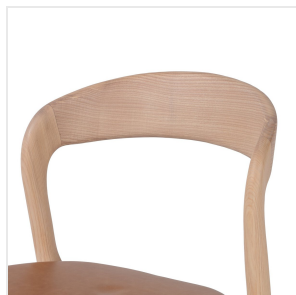

Amare Bar + Counter Stool

Sonoma Butterscotch • 236401-001

Overview

Modern monochrome, perfectly sized for the bar. Inspired by simple Scandinavian styling, solid ash forms a shapely open frame for top-grain leather seating.

Overview

Modern monochrome, perfectly sized for the counter. Inspired by simple Scandinavian styling, solid ash forms a shapely open frame for top-grain leather seating.

Details

Overall Dimensions

19.00"w x 22.00"d x 38.75"h

Colors

Sonoma Butterscotch, Natural

Materials

Top Grain Leather, Solid Ash

Weight

16.09 lb

Volume

11.80 cu ft