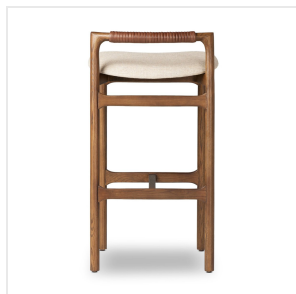

Ready for Immediate Shipment: 0

More Arriving Soon: Yes, Late September 2024

As of 8/22/2024