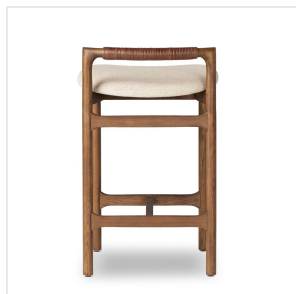

Ready for Immediate Shipment: 0

More Arriving Soon: Yes, 3 to 5 weeks

As of 8/22/2024