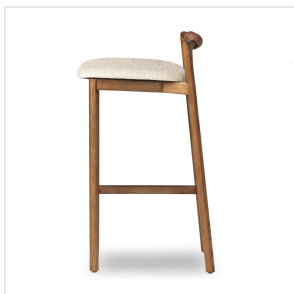

Ready for Immediate Shipment: 0

More Arriving Soon: Yes, Late September 2024

As of 8/22/2024