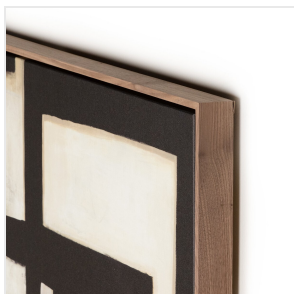

This item is made to order in Austin, Texas and will be ready to ship in 2-3 weeks.

As of 8/23/2024