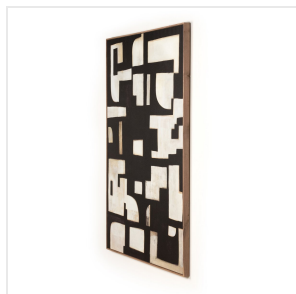

This item is made to order in Austin, Texas and will be ready to ship in 2-3 weeks.

As of 8/23/2024