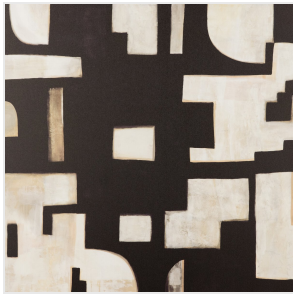

This item is made to order in Austin, Texas and will be ready to ship in 2-3 weeks.

As of 8/23/2024