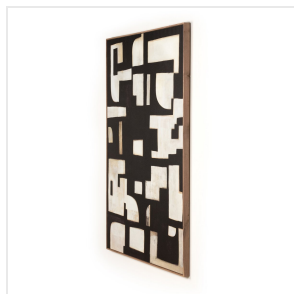

This item is made to order in Austin, Texas and will be ready to ship in 2-3 weeks.

As of 8/23/2024