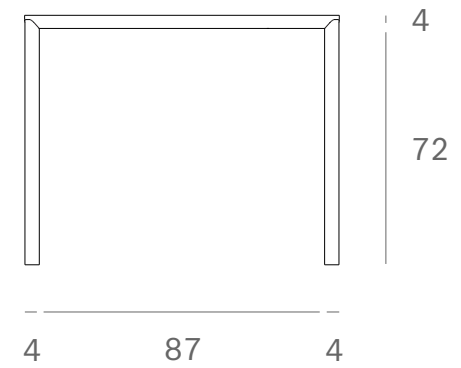

*Ethnicraft*

50261- Oak Air dining table - Dimensions (cm)

*Ethnicraft*

50261- Oak Air dining table - Dimensions (inches)

*Ethnicraft*

50260 - Oak Air dining table - Dimensions (cm)

*Ethnicraft*

50260 - Oak Air dining table - Dimensions (cm)

*Ethnicraft*

50259 - Oak Air dining table - Dimensions (cm)

*Ethnicraft*

50259 - Oak Air dining table - Dimensions (inches)

*Ethnicraft*

50258 - Oak Air dining table - Dimensions (cm)

*Ethnicraft*

50258 - Oak Air dining table - Dimensions (inches)

*Ethnicraft*

50257- Oak Air dining table - Dimensions (cm)

*Ethnicraft*

50257- Oak Air dining table - Dimensions (inches)

*Ethnicraft*

50256 - Oak Air dining table - Dimensions (cm)

*Ethnicraft*

50256 - Oak Air dining table - Dimensions (inches)