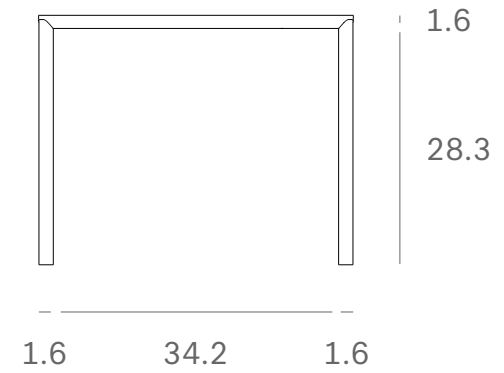

*Ethnicraft*

50261- Oak Air dining table - Dimensions (cm)

*Ethnicraft*

50261- Oak Air dining table - Dimensions (inches)

*Ethnicraft*

50260 - Oak Air dining table - Dimensions (cm)

*Ethnicraft*

50260 - Oak Air dining table - Dimensions (cm)

*Ethnicraft*

50259 - Oak Air dining table - Dimensions (cm)

*Ethnicraft*

50259 - Oak Air dining table - Dimensions (inches)

*Ethnicraft*

50258 - Oak Air dining table - Dimensions (cm)

*Ethnicraft*

50258 - Oak Air dining table - Dimensions (inches)

*Ethnicraft*

50257- Oak Air dining table - Dimensions (cm)

*Ethnicraft*

50257- Oak Air dining table - Dimensions (inches)

*Ethnicraft*

50256 - Oak Air dining table - Dimensions (cm)

*Ethnicraft*

50256 - Oak Air dining table - Dimensions (inches)