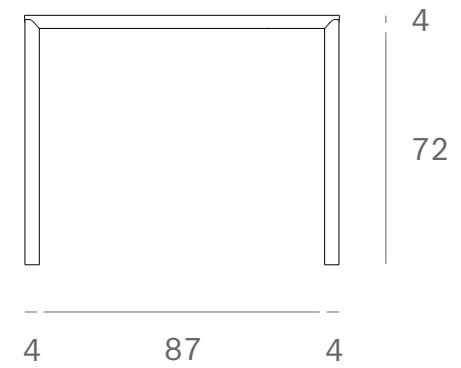

*Ethnicraft*

50261- Oak Air dining table - Dimensions (cm)

*Ethnicraft*

50261- Oak Air dining table - Dimensions (inches)

*Ethnicraft*

50260 - Oak Air dining table - Dimensions (cm)

*Ethnicraft*

50260 - Oak Air dining table - Dimensions (cm)

*Ethnicraft*

50259 - Oak Air dining table - Dimensions (cm)

*Ethnicraft*

50259 - Oak Air dining table - Dimensions (inches)

*Ethnicraft*

50258 - Oak Air dining table - Dimensions (cm)

*Ethnicraft*

50258 - Oak Air dining table - Dimensions (inches)

*Ethnicraft*

50257- Oak Air dining table - Dimensions (cm)

*Ethnicraft*

50257- Oak Air dining table - Dimensions (inches)

*Ethnicraft*

50256 - Oak Air dining table - Dimensions (cm)

*Ethnicraft*

50256 - Oak Air dining table - Dimensions (inches)