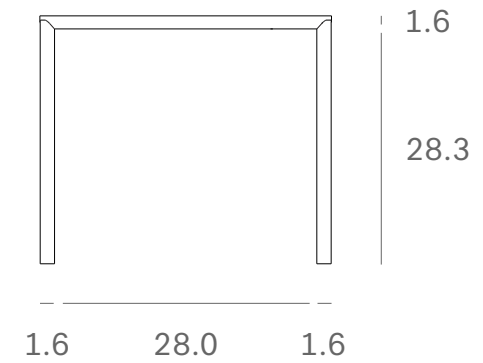

*Ethnicraft*

50261- Oak Air dining table - Dimensions (cm)

*Ethnicraft*

50261- Oak Air dining table - Dimensions (inches)

*Ethnicraft*

50260 - Oak Air dining table - Dimensions (cm)

*Ethnicraft*

50260 - Oak Air dining table - Dimensions (cm)

*Ethnicraft*

50259 - Oak Air dining table - Dimensions (cm)

*Ethnicraft*

50259 - Oak Air dining table - Dimensions (inches)

*Ethnicraft*

50258 - Oak Air dining table - Dimensions (cm)

*Ethnicraft*

50258 - Oak Air dining table - Dimensions (inches)

*Ethnicraft*

50257- Oak Air dining table - Dimensions (cm)

*Ethnicraft*

50257- Oak Air dining table - Dimensions (inches)

*Ethnicraft*

50256 - Oak Air dining table - Dimensions (cm)

*Ethnicraft*

50256 - Oak Air dining table - Dimensions (inches)