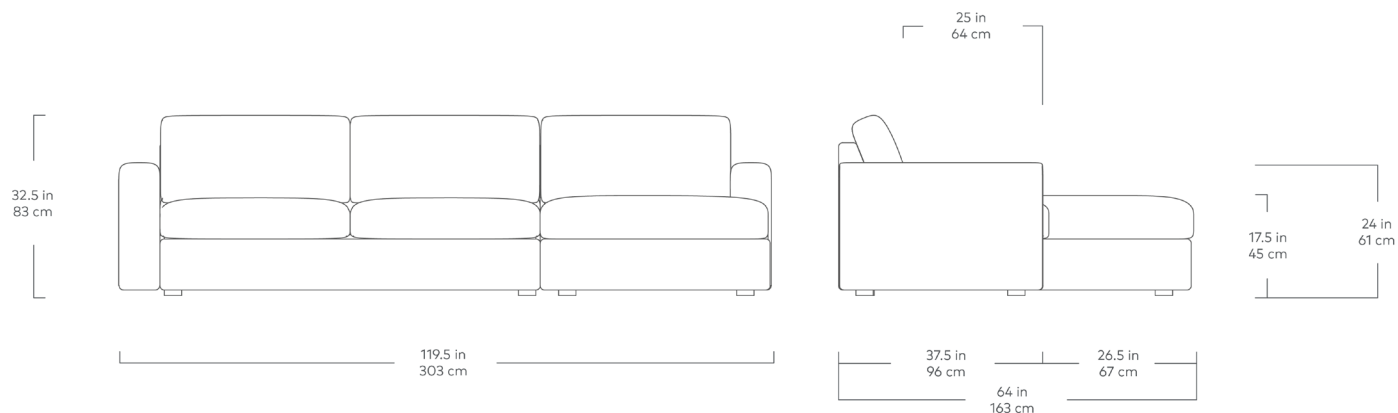

# Ashdale Sectional-Right or Left Facing

Merino  
Autumn

Merino  
Cream

Merino  
Carob

Ashdale is a no-nonsense, everyday sectional design which proves that Minimalism can be inviting and exceptionally comfortable. Built around a kiln-dried, solid hardwood frame, this timeless silhouette features track arm details, synthetic-down cushions and a back height carefully considered for support. Available in a selection of durable fabrics that pair beautifully with our accent pillows, Ashdale truly shines when accessorized with friends, family and meaningful moments. Choose left or right-facing configuration based on your room layout. Also available as a classic 2-over-2 sofa.

# Ashdale Sectional-Right or Left Facing

- Reversible back cushions are crafted with synthetic-down fill.
- Reversible (excluding chaise) seat cushions are crafted with high resiliency medium density foam covered in a Dacron wrap.
- Each component includes concealed connectors to securely join them to each other.
- Kiln-dried, hardwood inner frame with No-Sag, sinuous spring suspension system.
- Inset, non-marking solid wood feet.
- All joints have been stress tested.
- Manufactured to comply with California Prop Phase 2 standards.
- All fabric is California TB117-2013 certified and double rub tested.
- Manufactured to meet California TB117-2013 fire safety standards without the use of flame retardant additives in the upholstery foam.