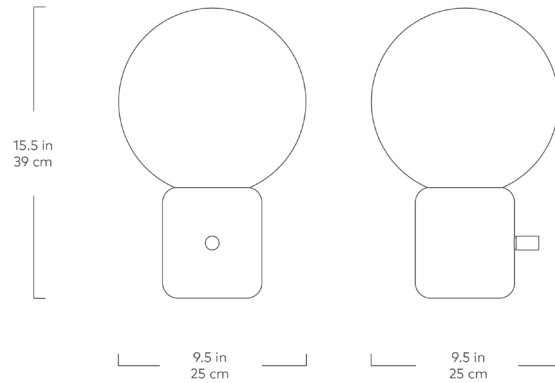

Monocle Table Lamp

Cork
Carbonized

The Monocle Lamp takes a minimalist form in an unexpected direction by setting a gorgeous globe shade atop a base crafted from cork. The result is a captivating accent light that projects warmth whether it's on or off. Subtle details like a simple, knurled knob for controlling dimmer intensity and a braided fabric cord contribute to make this design a true original. Pairs cleverly with the Callisto Lamp.

Monocle Table Lamp

- Translucent glass globe shade securely screws into base.
- Crafted with 100% natural cork which is a durable, eco-friendly and fully sustainable material.
- Solid metal, dimmer knob with a cross knurl pattern allows for smooth, precise control of lamp brightness.
- Twisted, black fabric cord.
- UL Listed.
- Recommended lightbulb is a 60W bulb or LED equivalent.
- Cork is a natural material, with variations in granule pattern and colour that make each design unique.
- Exposure to sunlight will result in lightening of the cork material.