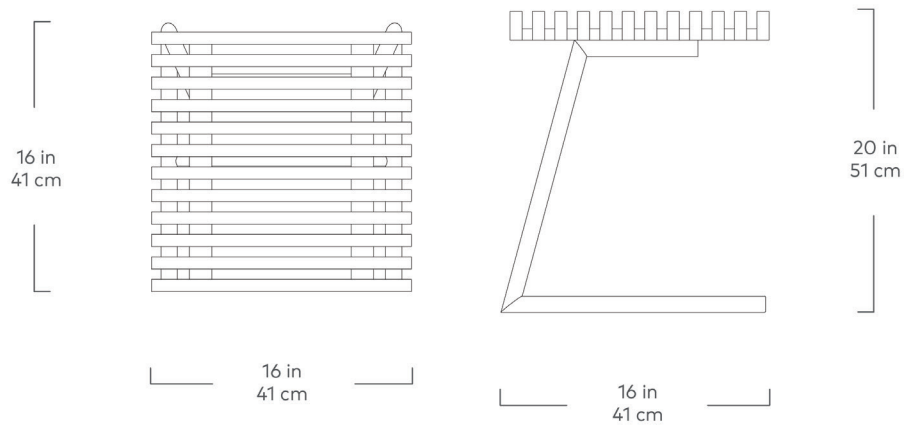

Transit End Table

Black
Ash

Natural
Ash

The versatile Transit End Table blends seamlessly into any residential or corporate space. The surface, which creates a pleasing, elemental pattern, is constructed with solid wood pieces that are joined precisely in parallel to create a design that is both sturdy and lightweight. The legs are splayed slightly for stability and are made with powder-coated steel. Available in natural or black ash finish, nest it with other pieces from our Transit Series to create a playful arrangement, or let it make a modern statement all on its own. All wood is 100% FSC®-Certified in support of responsible forest management.

Transit End Table

- Solid Ash slats are 100% FSC®-Certified in support of responsible forest management (FSC® 092551).
- Angled, cantilevered design allows it to nest into sofas and sectionals.
- Powder-coated, tubular steel legs.
- Non-marking leveler feet.
- Water-based, clear coat finish.
- Nests with Transit Bench and Transit Coffee Table.
- Wood is a natural material, with variations in grain pattern and colour that make each design unique.