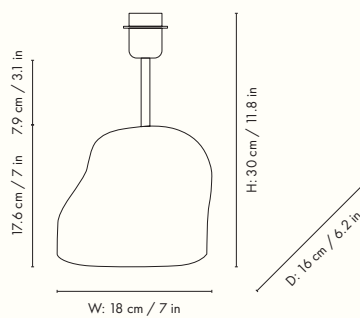

100735202
Off-White

1104266318
Terracotta

100735719
Deep Blue

100737101
Dark Grey

Information

Size: W: 18 x H: 30 x D: 16 cm /

W: 7.1 x H: 11.8 x D: 6.3 in

Material: Ceramic base with brass rod for socket E26. 2 metre fabric cord with dimmer

Country of origin: China

Net weight: 1.5 kg

Packsize: 1

Measurements

IP20

Hebe Lamp Base Medium

The Hebe lamp series updates the classic lamp with bold shapes and an artistic touch. Initially sculpted by hand, the fluid silhouette of the base is inspired by nature and has a feminine note. Made of ceramic, this medium-sized base has a matte, coarse, and light finish, offering any room a rough, yet calm look. Combine it with one of the matching textile lampshades of the series.

100736202
Off-white

100736719
Deep Blue

100740101
Dark Grey

Information

Size: W: 16.5 x H: 43 x D: 14 cm /
W: 6.5 x H: 16.9 x D: 5.5 in
Material: Ceramic base with brass rod for
socket E26. 2 metre fabric cord with dimmer
Care: Wipe with a dry cloth
Voltage: 110V - 60Hz
Light source: E26 max 15 watt LED.
Light bulb not included
Info: Registered design
Certifications: UL. Approved for North America
Classification: IP20, Class II
Country of origin: China
Net weight: 2.5 kg
Packsize: 1

100731202
Off-white

100738101
Dark Grey

Information

Size: W: 23 x H: 100 x D: 23 cm /

W: 9.1 x H: 39.4 x D: 9.1 in

Material: Ceramic base with brass rod for socket E26. 2 metre fabric cord with dimmer

Care: Wipe with a dry cloth