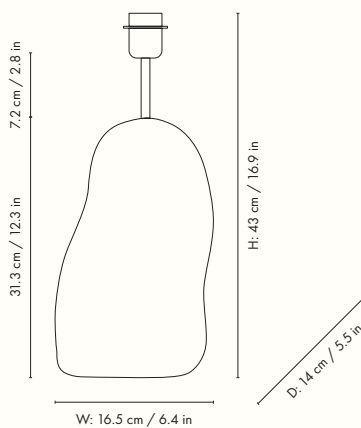

Measurements