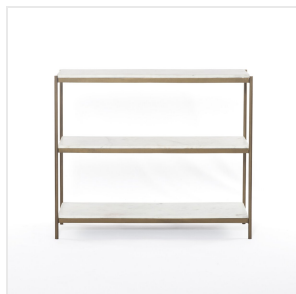

Felix Small Console Table

Polished White Marble • IMAR-248

Overview

Add a pop of sophistication to any space. Polished white marble lays three tiers of smooth shelving for an open style with plenty of surface area. Antique brass framing places a feminine spin on console storage.

Details

Overall Dimensions

36.00"w x 10.00"d x 31.00"h

Colors

Polished White Marble, Antique Brass

Materials

Solid Marble, Iron

Weight

81.79 lb

Volume

15.64 cu ft

Ready for Immediate Shipment: 0

More Arriving Soon: Yes, 5 to 7 weeks

As of 8/23/2024